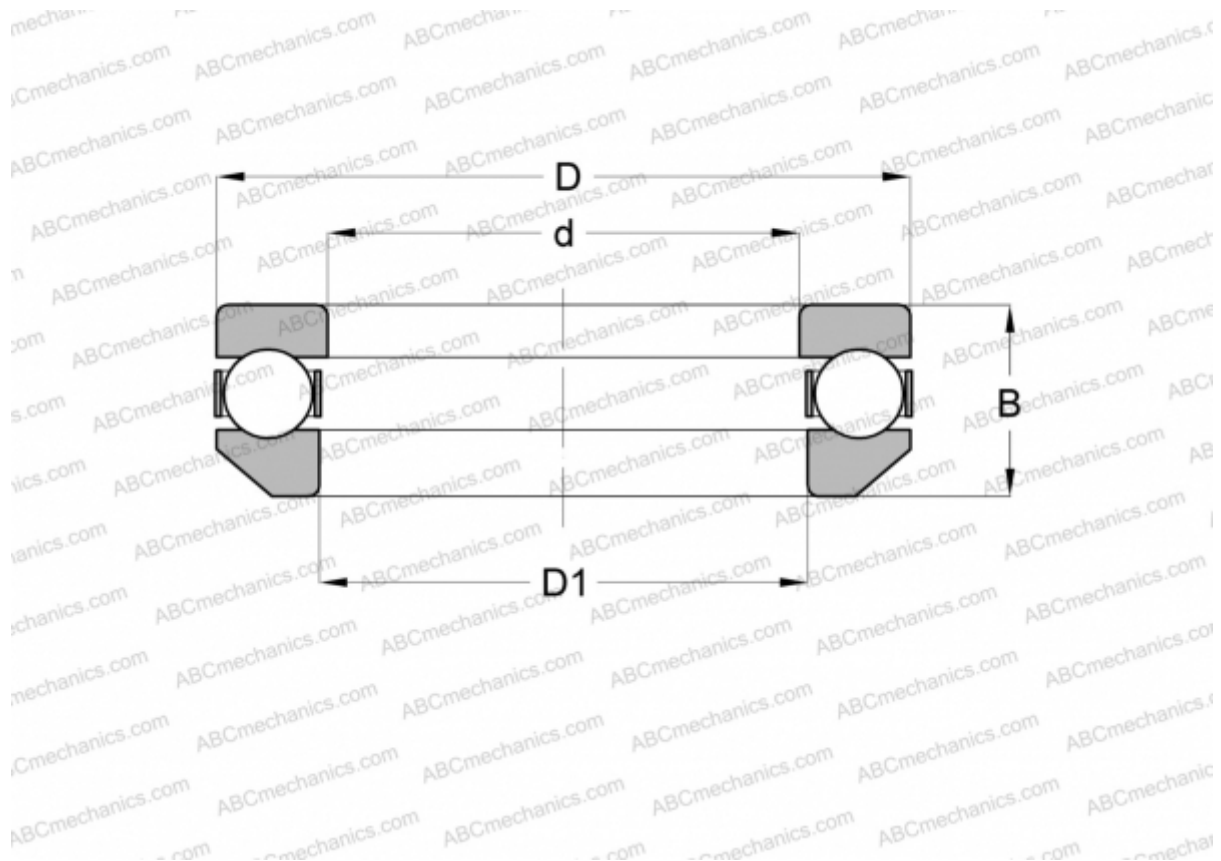

## 53205 FAG

Thrust ball bearings

TYPE: Ball bearings, Thrust ball bearing, Single direction, With spherical housing locating washer, separable

### Technical specification

#### DIMENSIONS, MM

d	25,000
D	47,000
B	16,700
B1	27,000

**WEIGHT, KG** 0,121

**MANUFACTURER** [FAG](#)