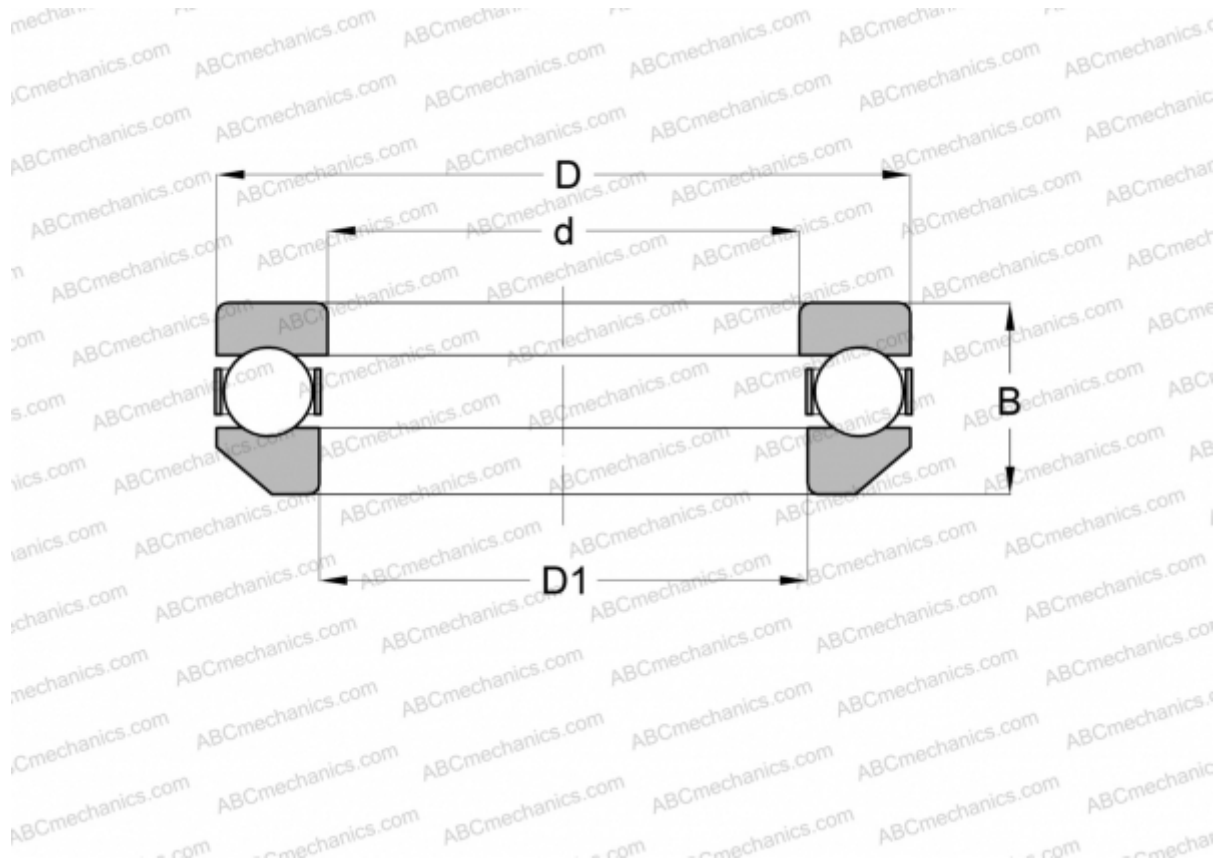

## 53206 FAG

Thrust ball bearings

TYPE: Ball bearings, Thrust ball bearing, Single direction, With spherical housing locating washer, separable

### Technical specification

#### DIMENSIONS, MM

d	30,000
D	52,000
B	17,800
B1	32,000

**WEIGHT, KG** 0,147

**MANUFACTURER** [FAG](#)