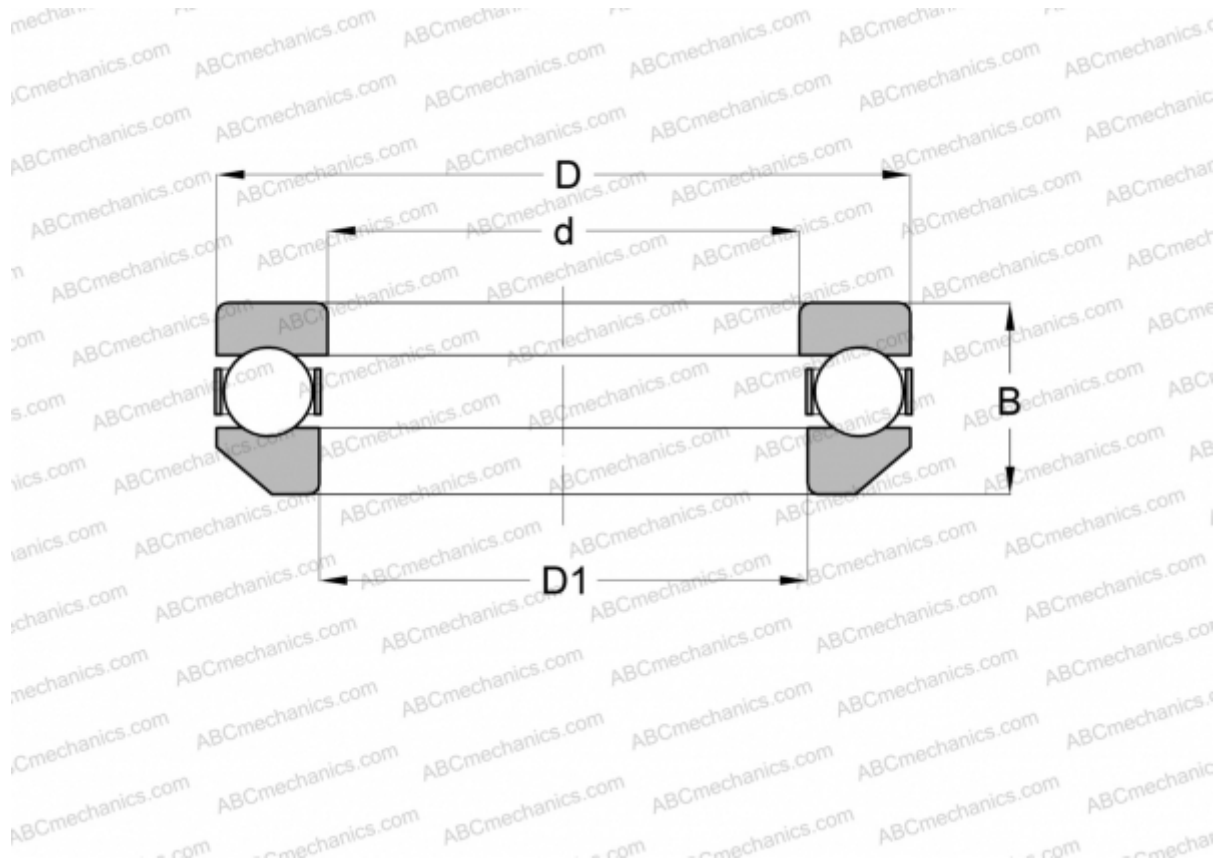

## 53207 FAG

Thrust ball bearings

TYPE: Ball bearings, Thrust ball bearing, Single direction, With spherical housing locating washer, separable

### Technical specification

#### DIMENSIONS, MM

d	35,000
D	62,000
B	19,900
B1	37,000

**WEIGHT, KG** 0,265

**MANUFACTURER** [FAG](#)