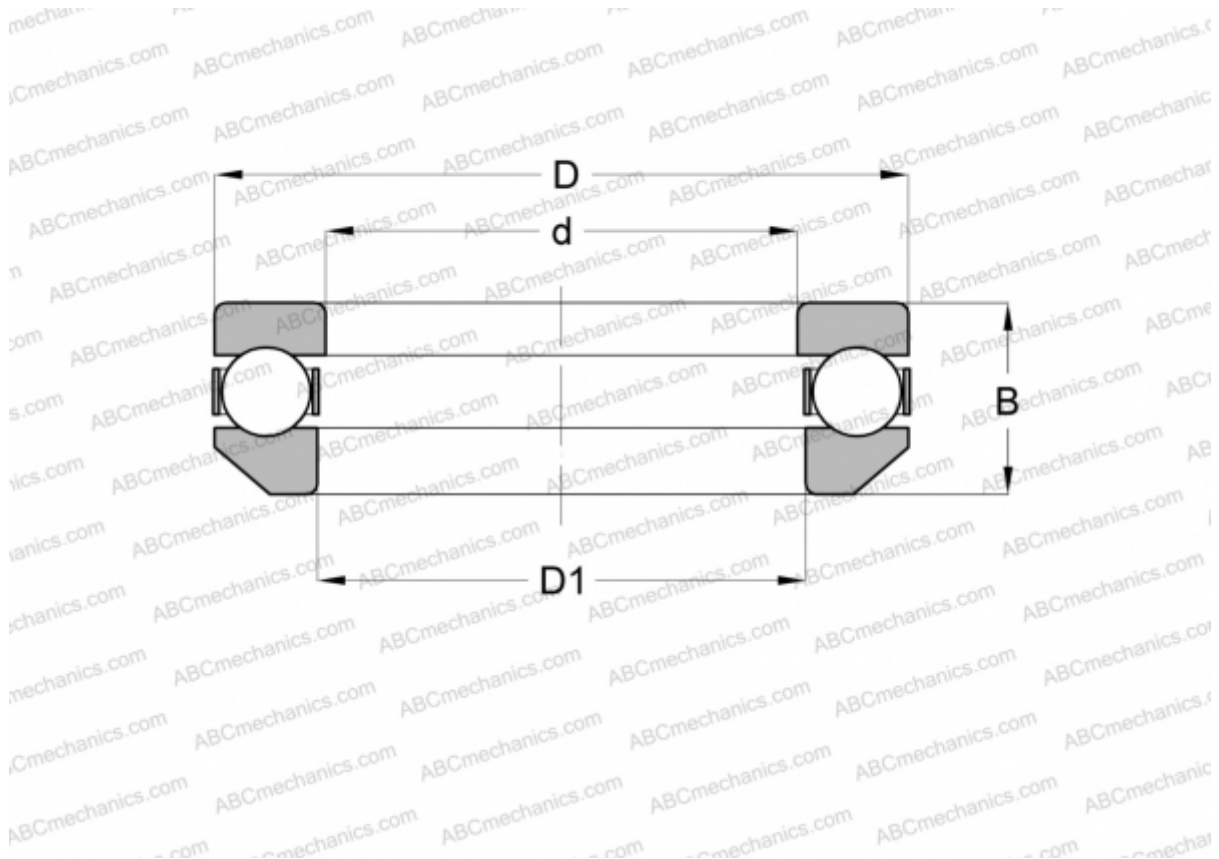

53208 FAG

Thrust ball bearings

TYPE: Ball bearings, Thrust ball bearing, Single direction, With spherical housing locating washer, separable

Technical specification

DIMENSIONS, MM

d	40,000
D	68,000
B	20,300
B1	42,000

WEIGHT, KG 0,259

MANUFACTURER [FAG](#)