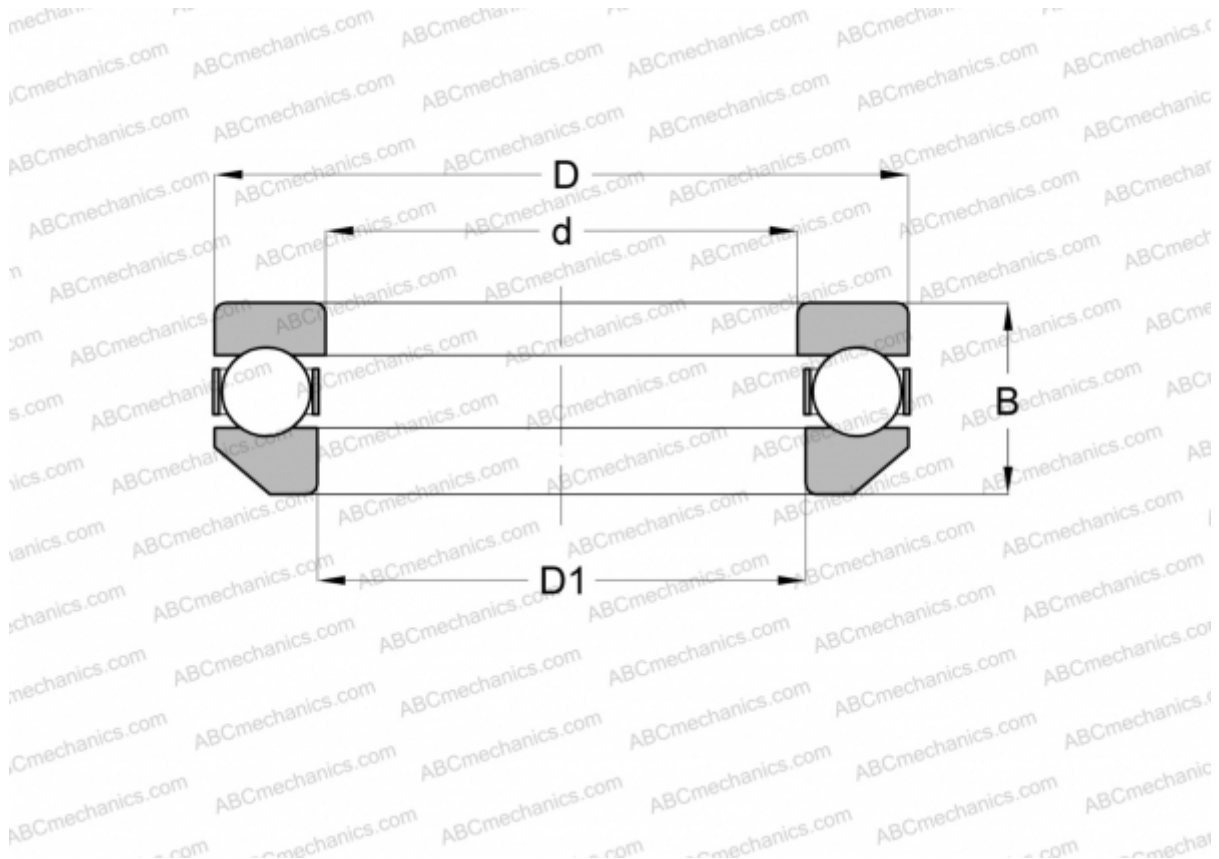

53209 FAG

Thrust ball bearings

TYPE: Ball bearings, Thrust ball bearing, Single direction, With spherical housing locating washer, separable

Technical specification

DIMENSIONS, MM

d	45,000
D	73,000
B	21,300
B1	47,000

WEIGHT, KG 0,278

MANUFACTURER [FAG](#)