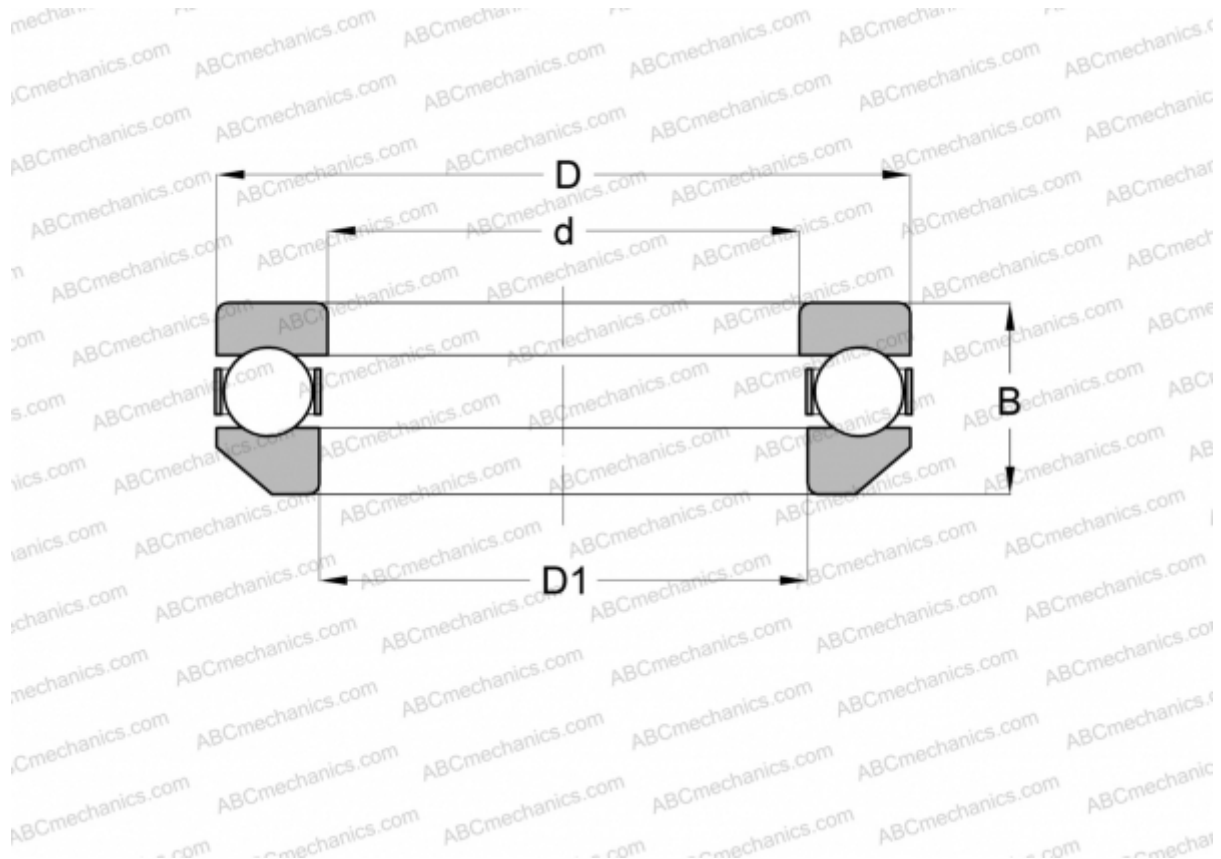

53210 FAG

Thrust ball bearings

TYPE: Ball bearings, Thrust ball bearing, Single direction, With spherical housing locating washer, separable

Technical specification

DIMENSIONS, MM

d	50,000
D	78,000
B	23,500
B1	52,000

WEIGHT, KG 0,341

MANUFACTURER [FAG](#)