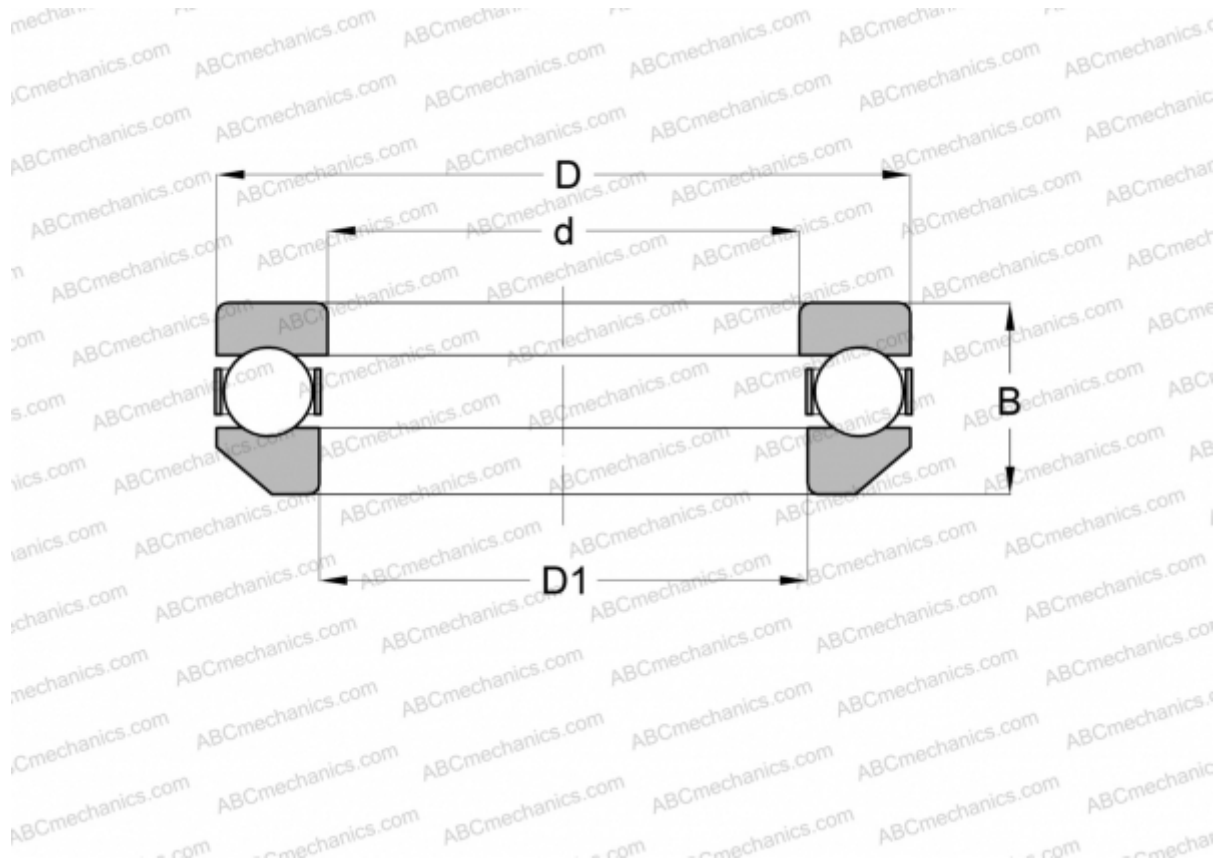

## 53211 FAG

Thrust ball bearings

TYPE: Ball bearings, Thrust ball bearing, Single direction, With spherical housing locating washer, separable

### Technical specification

#### DIMENSIONS, MM

d	55,000
D	90,000
B	27,300
B1	57,000

**WEIGHT, KG** 0,609

**MANUFACTURER** [FAG](#)