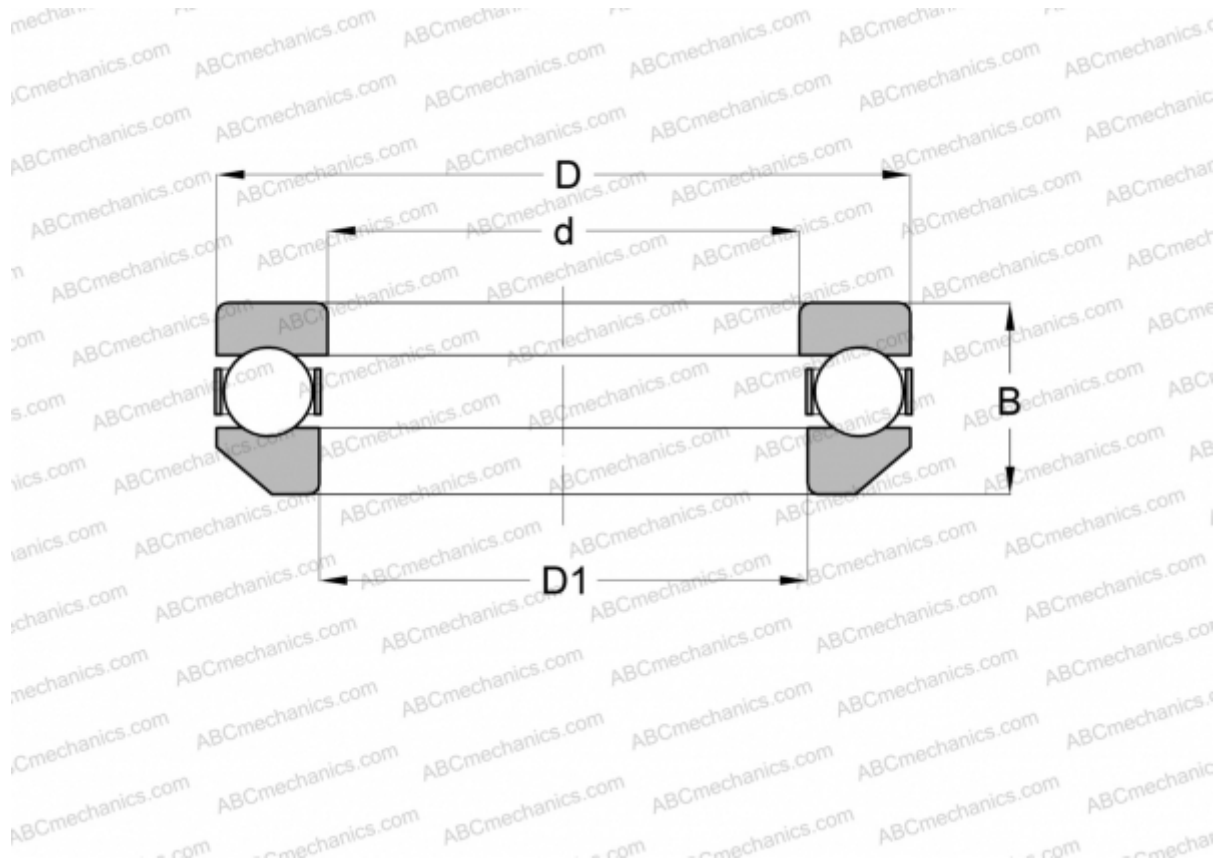

## 53212 FAG

Thrust ball bearings

TYPE: Ball bearings, Thrust ball bearing, Single direction, With spherical housing locating washer, separable

### Technical specification

#### DIMENSIONS, MM

d	60,000
D	95,000
B	28,000
B1	62,000

**WEIGHT, KG** 0,655

**MANUFACTURER** [FAG](#)