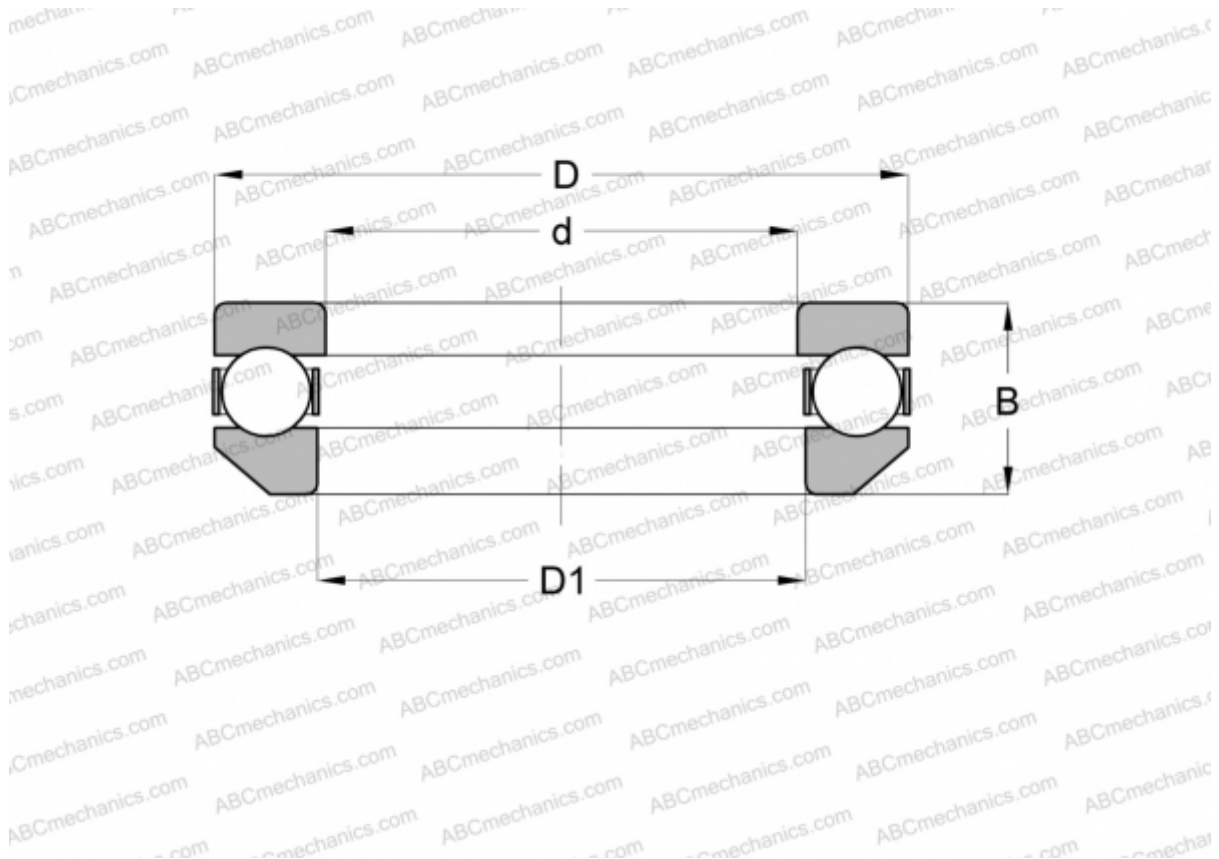

53213 FAG

Thrust ball bearings

TYPE: Ball bearings, Thrust ball bearing, Single direction, With spherical housing locating washer, separable

Technical specification

DIMENSIONS, MM

d	65,000
D	100,000
B	28,700
B1	67,000

WEIGHT, KG 0,855

MANUFACTURER [FAG](#)