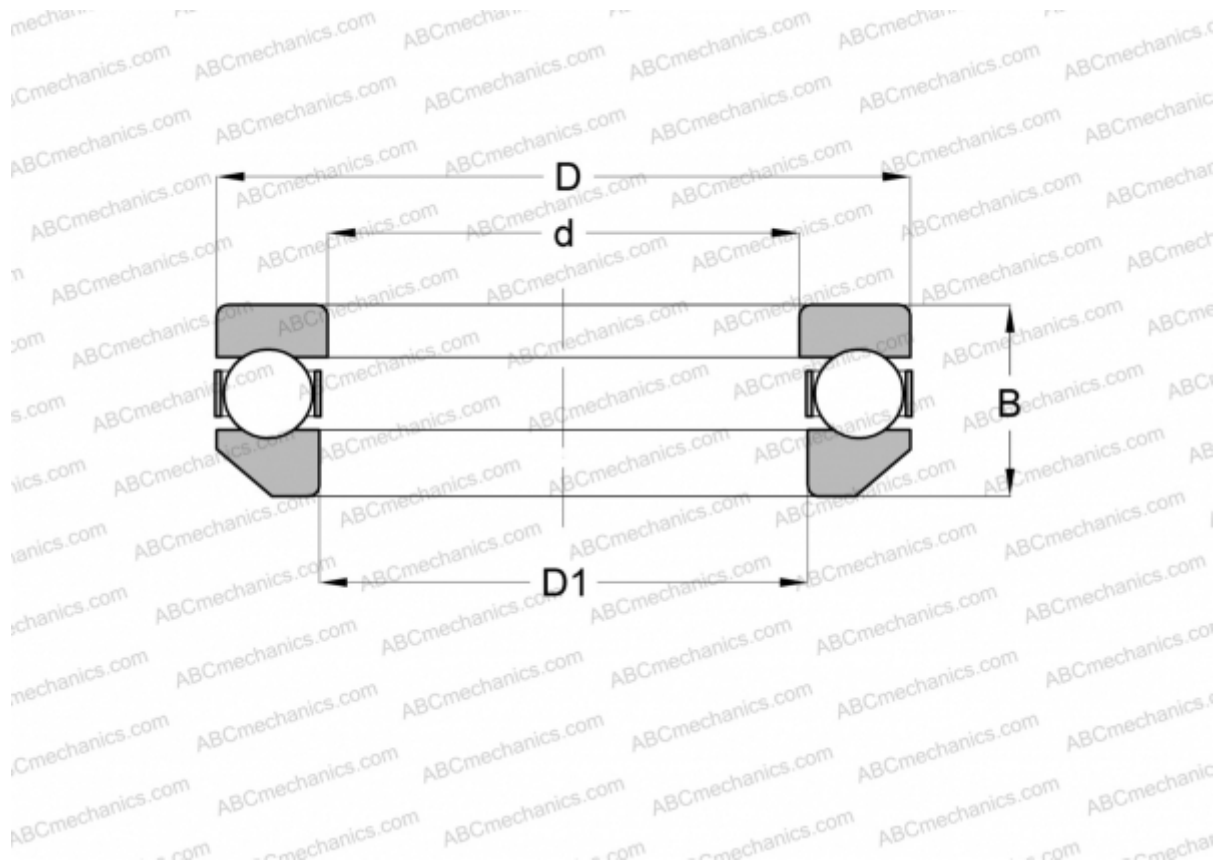

## 53215 FAG

Thrust ball bearings

TYPE: Ball bearings, Thrust ball bearing, Single direction, With spherical housing locating washer, separable

### Technical specification

#### DIMENSIONS, MM

d	75,000
D	110,000
B	28,300
B1	77,000

**WEIGHT, KG** 1,010

**MANUFACTURER** [FAG](#)