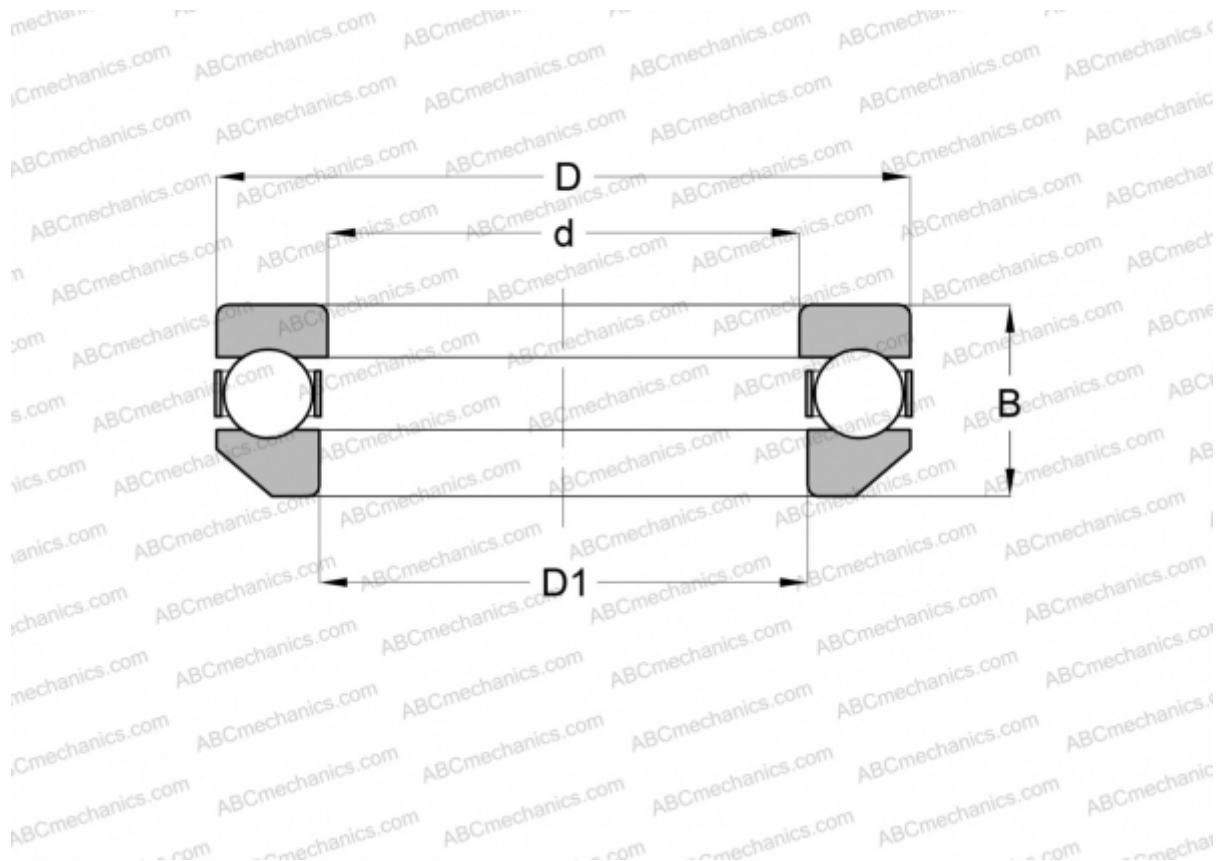

53216 FAG

Thrust ball bearings

TYPE: Ball bearings, Thrust ball bearing, Single direction, With spherical housing locating washer, separable

Technical specification

DIMENSIONS, MM

d	80,000
D	115,000
B	29,500
B1	82,000

WEIGHT, KG 0,903

MANUFACTURER [FAG](#)