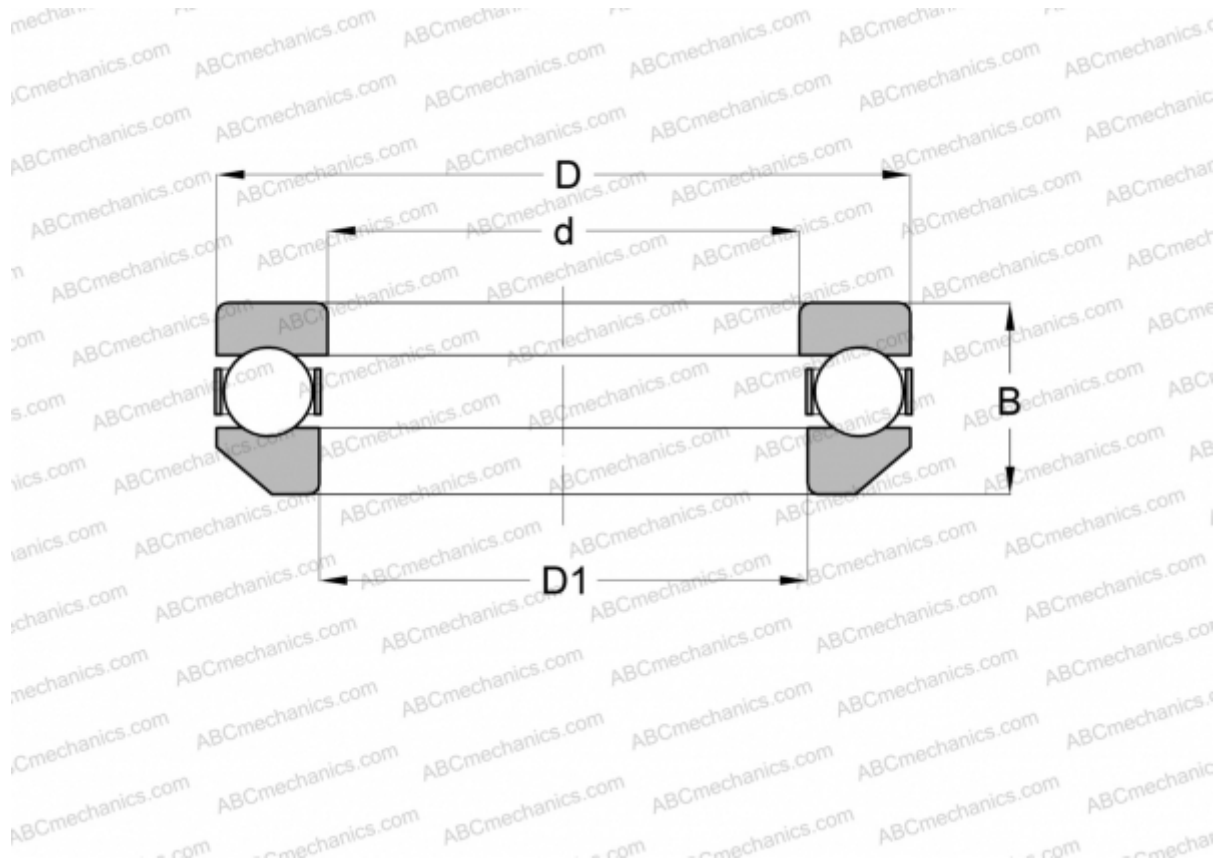

## 53217 FAG

Thrust ball bearings

TYPE: Ball bearings, Thrust ball bearing, Single direction, With spherical housing locating washer, separable

### Technical specification

#### DIMENSIONS, MM

d	85,000
D	125,000
B	33,100
B1	88,000

**WEIGHT, KG** 1,220

**MANUFACTURER** [FAG](#)