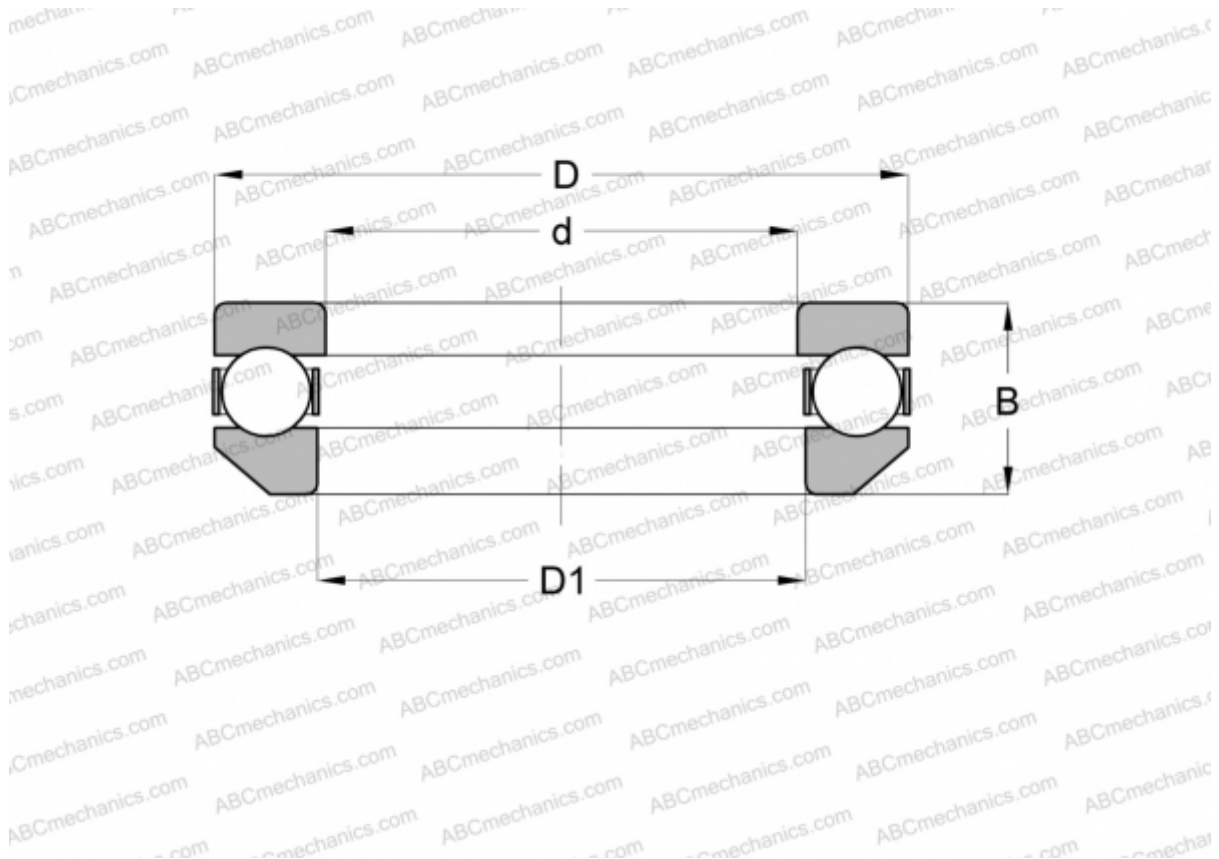

53220 FAG

Thrust ball bearings

TYPE: Ball bearings, Thrust ball bearing, Single direction, With spherical housing locating washer, separable

Technical specification

DIMENSIONS, MM

d	100,000
D	150,000
B	40,900
B1	103,000

WEIGHT, KG 2,230

MANUFACTURER [FAG](#)