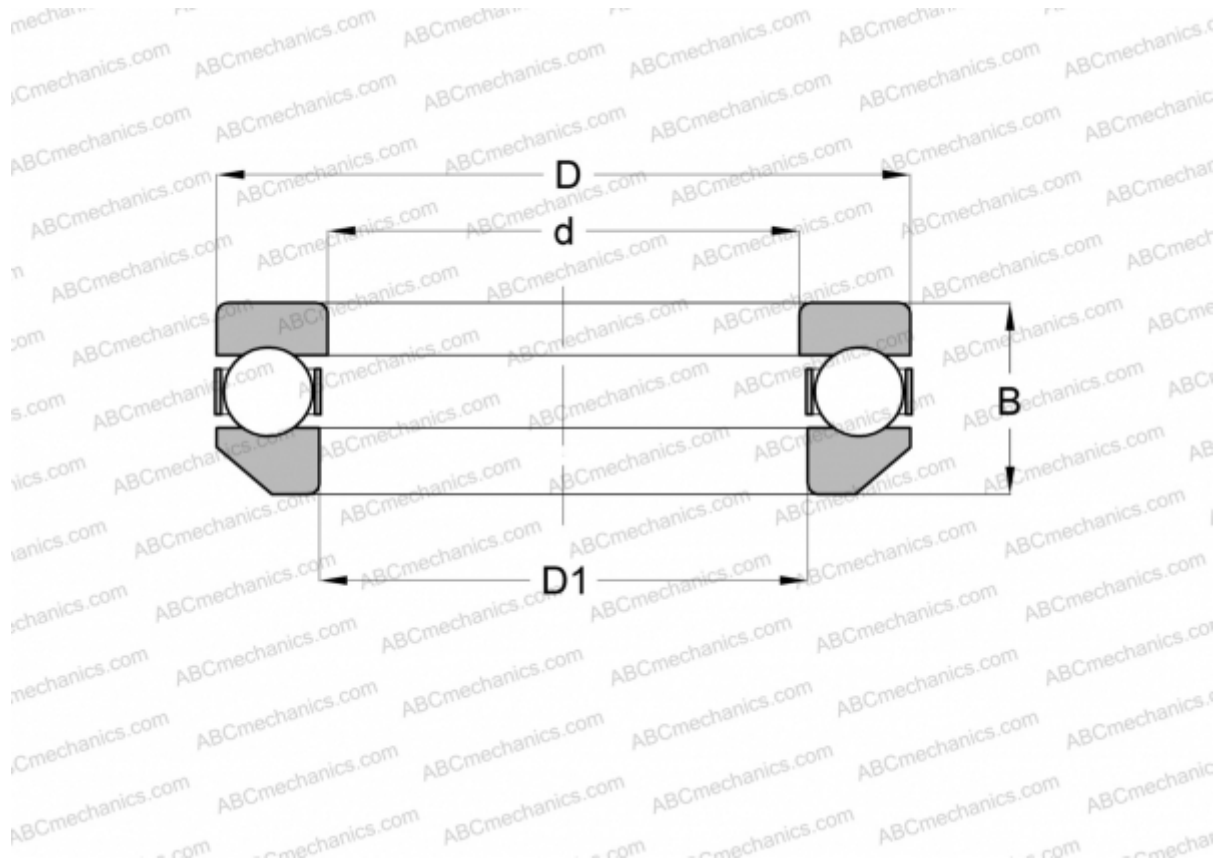

## 53222 FAG

Thrust ball bearings

TYPE: Ball bearings, Thrust ball bearing, Single direction, With spherical housing locating washer, separable

### Technical specification

#### DIMENSIONS, MM

|    |         |
|----|---------|
| d  | 110,000 |
| D  | 160,000 |
| B  | 40,200  |
| B1 | 113,000 |

**WEIGHT, KG** 2,240

**MANUFACTURER** [FAG](#)