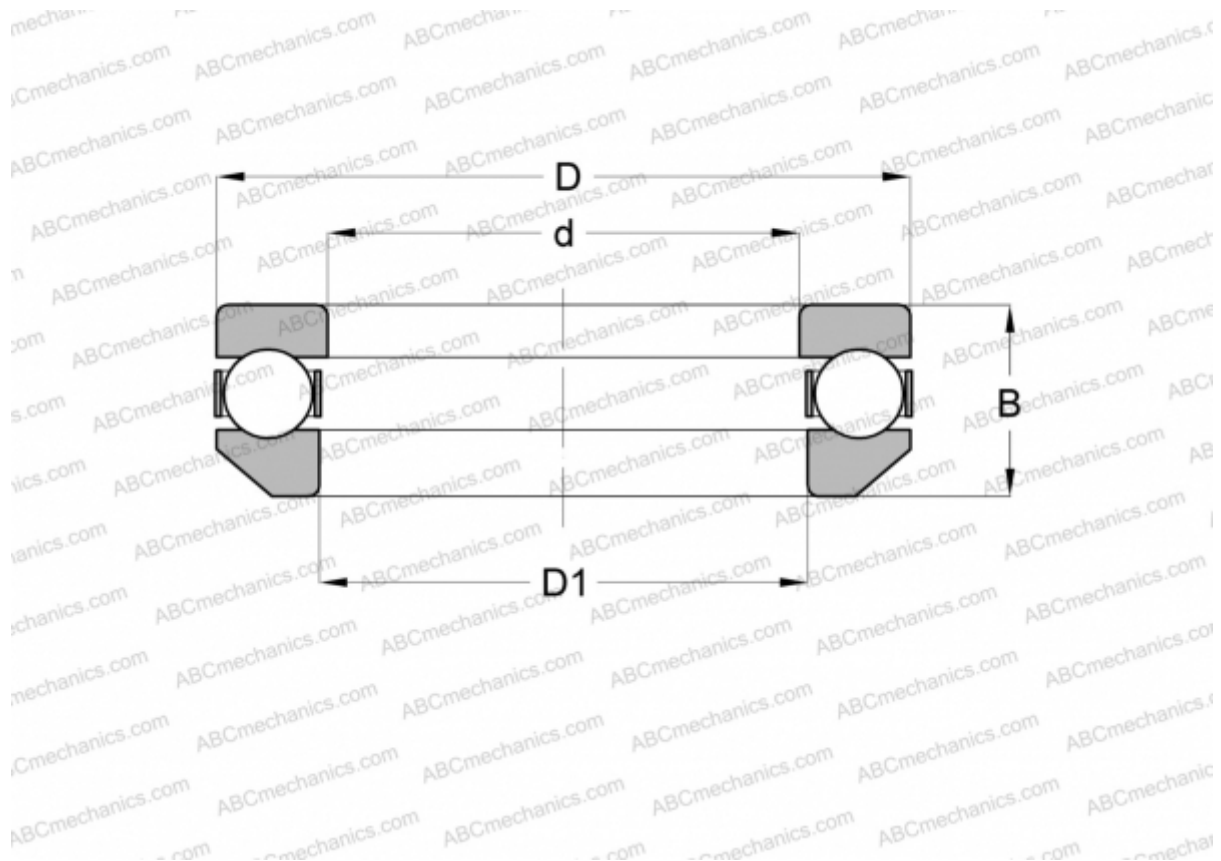

53224 FAG

Thrust ball bearings

TYPE: Ball bearings, Thrust ball bearing, Single direction, With spherical housing locating washer, separable

Technical specification

DIMENSIONS, MM

d	120,000
D	170,000
B	40,800
B1	123,000

WEIGHT, KG 2,580

MANUFACTURER [FAG](#)