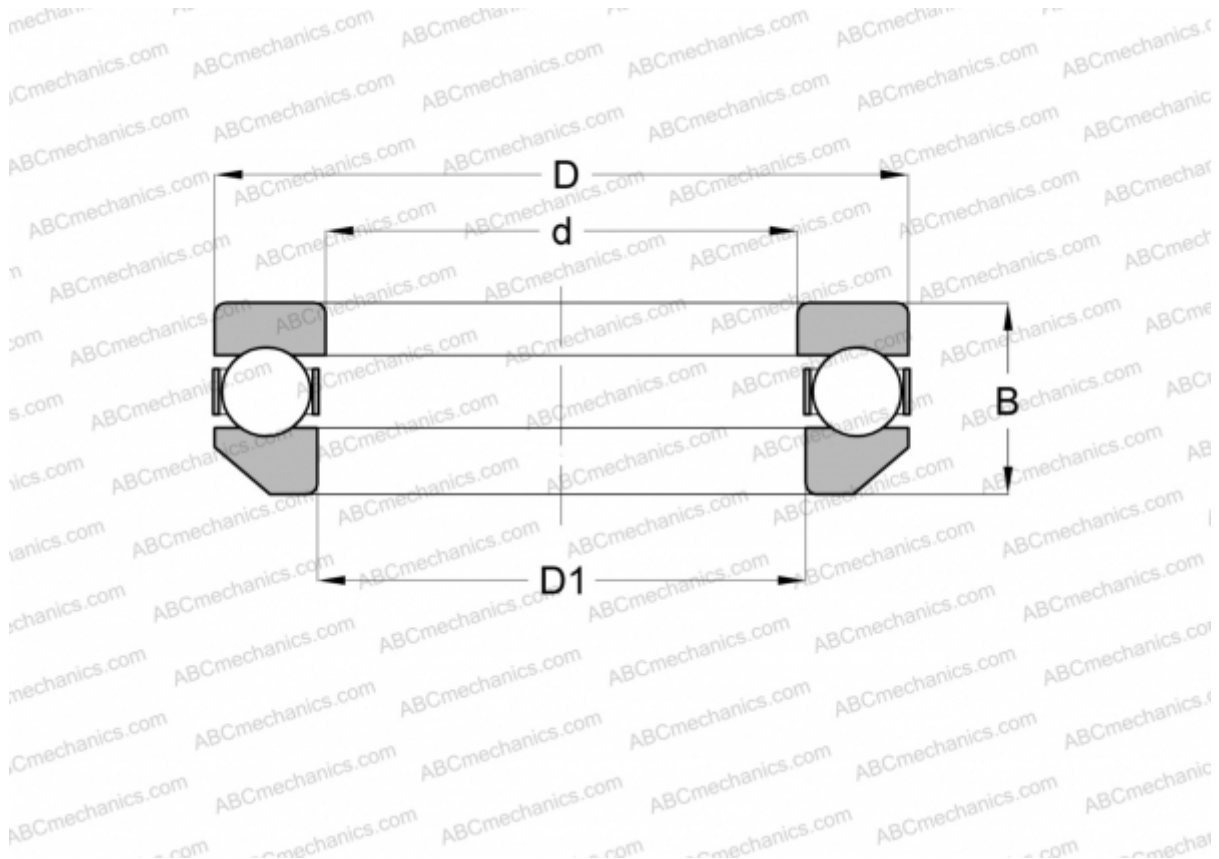

53226 FAG

Thrust ball bearings

TYPE: Ball bearings, Thrust ball bearing, Single direction, With spherical housing locating washer, separable

Technical specification

DIMENSIONS, MM

d	130,000
D	190,000
B	47,900
B1	133,000

WEIGHT, KG 3,900

MANUFACTURER [FAG](#)