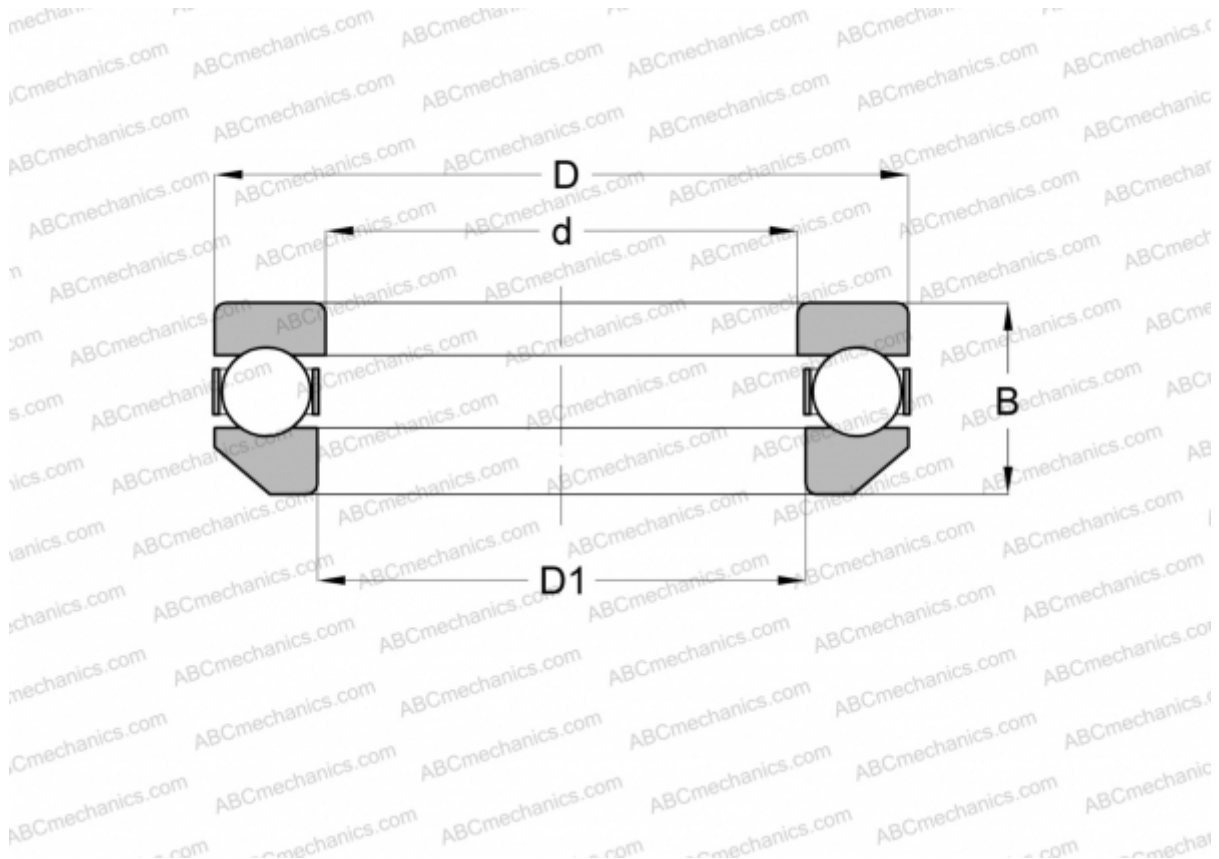

53228 FAG

Thrust ball bearings

TYPE: Ball bearings, Thrust ball bearing, Single direction, With spherical housing locating washer, separable

Technical specification

DIMENSIONS, MM

d	140,000
D	200,000
B	48,600
B1	143,000

WEIGHT, KG 4,250

MANUFACTURER [FAG](#)