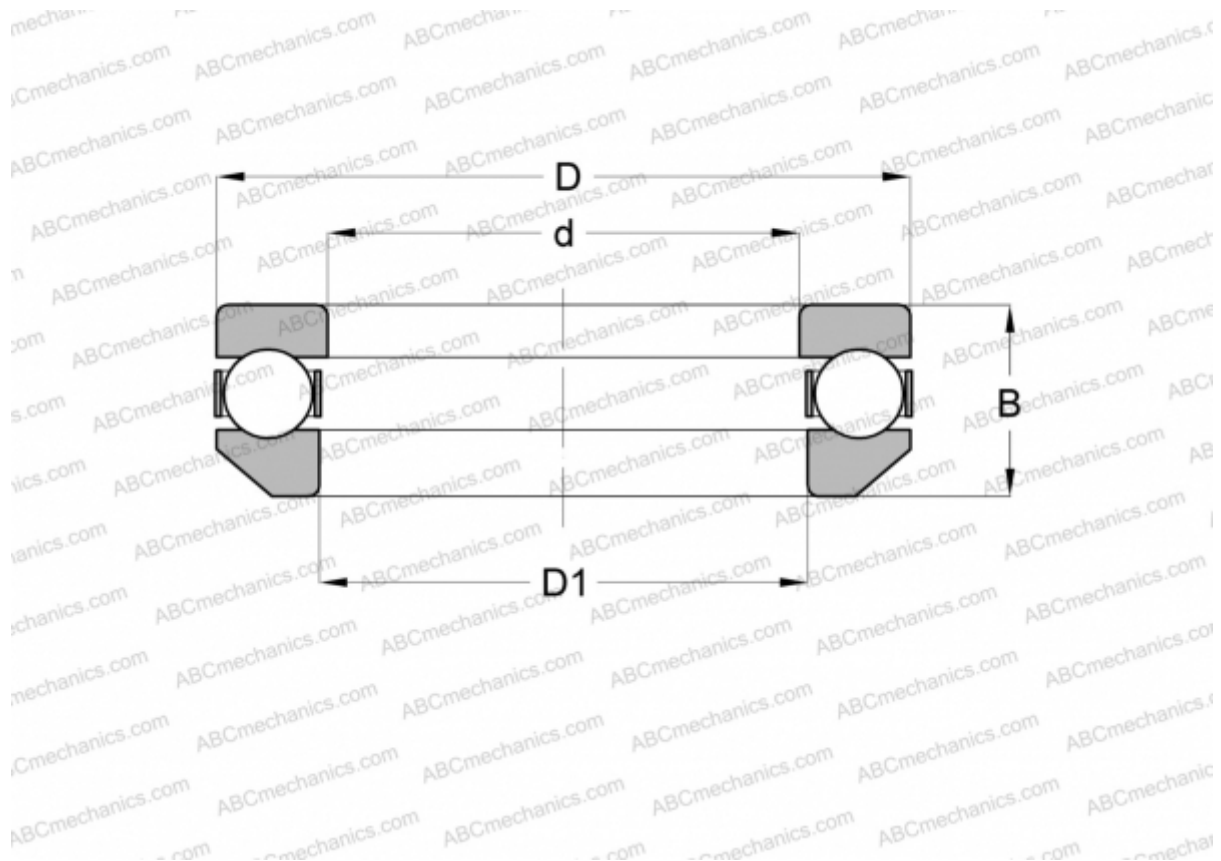

53232-MP FAG

Thrust ball bearings

TYPE: Ball bearings, Thrust ball bearing, Single direction, With spherical housing locating washer, separable

Technical specification

DIMENSIONS, MM

d	160,000
D	225,000
B	54,700
B1	163,000

WEIGHT, KG 6,450

MANUFACTURER [FAG](#)