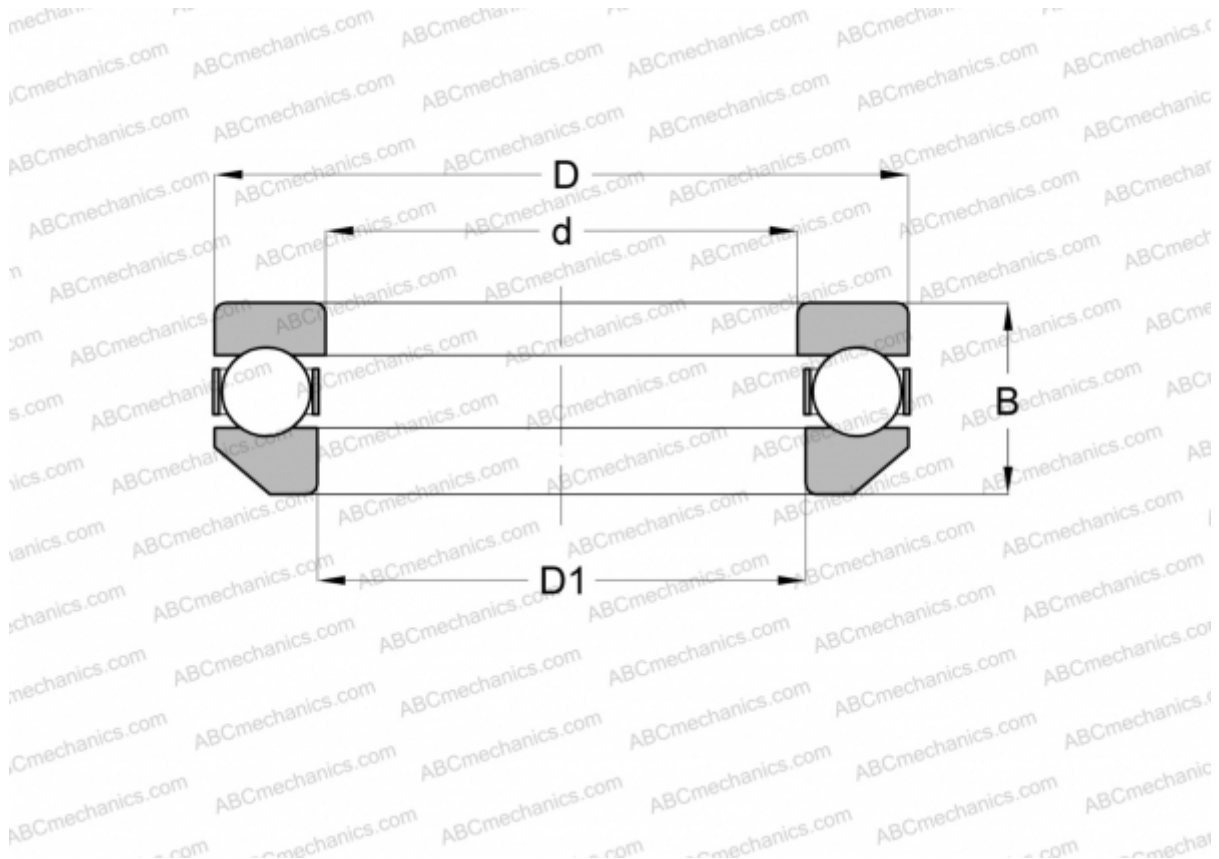

## 53234-MP FAG

Thrust ball bearings

TYPE: Ball bearings, Thrust ball bearing, Single direction, With spherical housing locating washer, separable

### Technical specification

#### DIMENSIONS, MM

d	170,000
D	240,000
B	58,700
B1	173,000

**WEIGHT, KG** 7,910

**MANUFACTURER** [FAG](#)