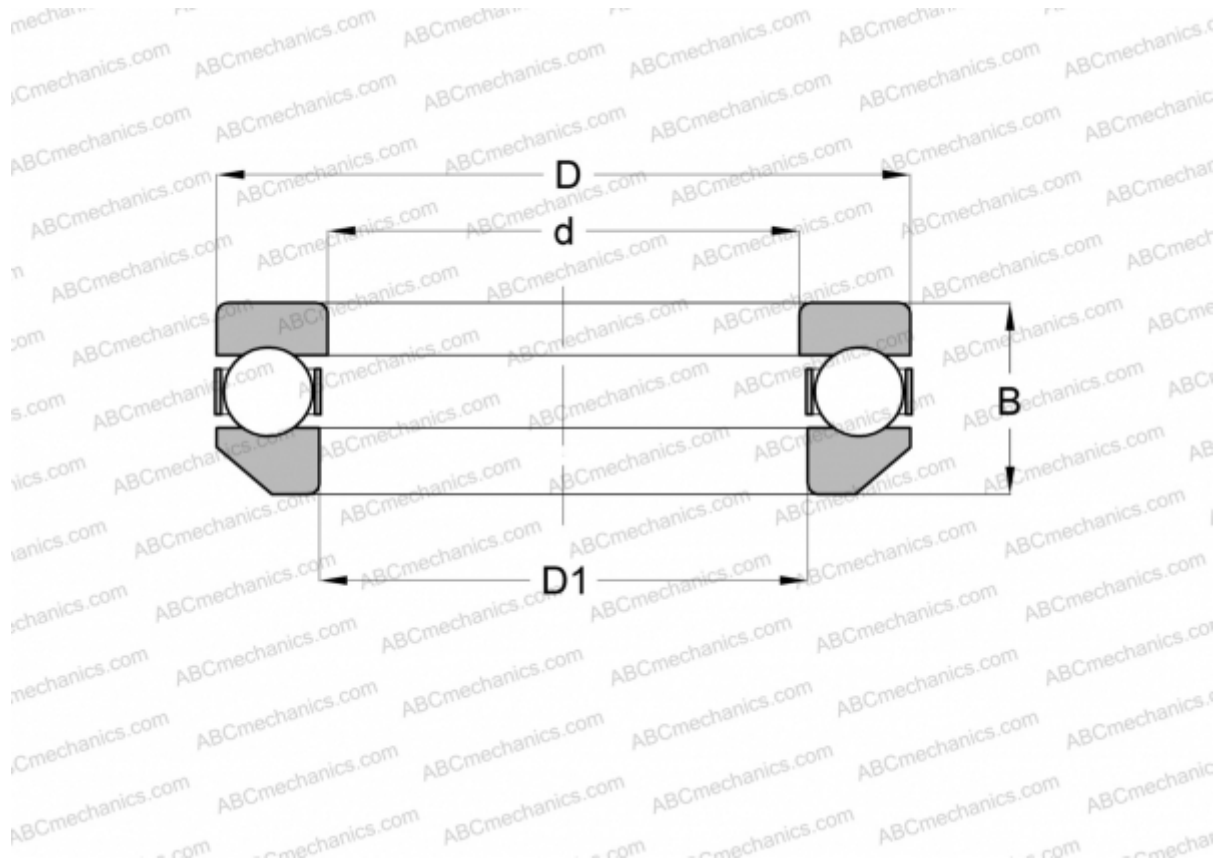

53236-MP FAG

Thrust ball bearings

TYPE: Ball bearings, Thrust ball bearing, Single direction, With spherical housing locating washer, separable

Technical specification

DIMENSIONS, MM

d	180,000
D	250,000
B	58,200
B1	183,000

WEIGHT, KG 8,190

MANUFACTURER [FAG](#)