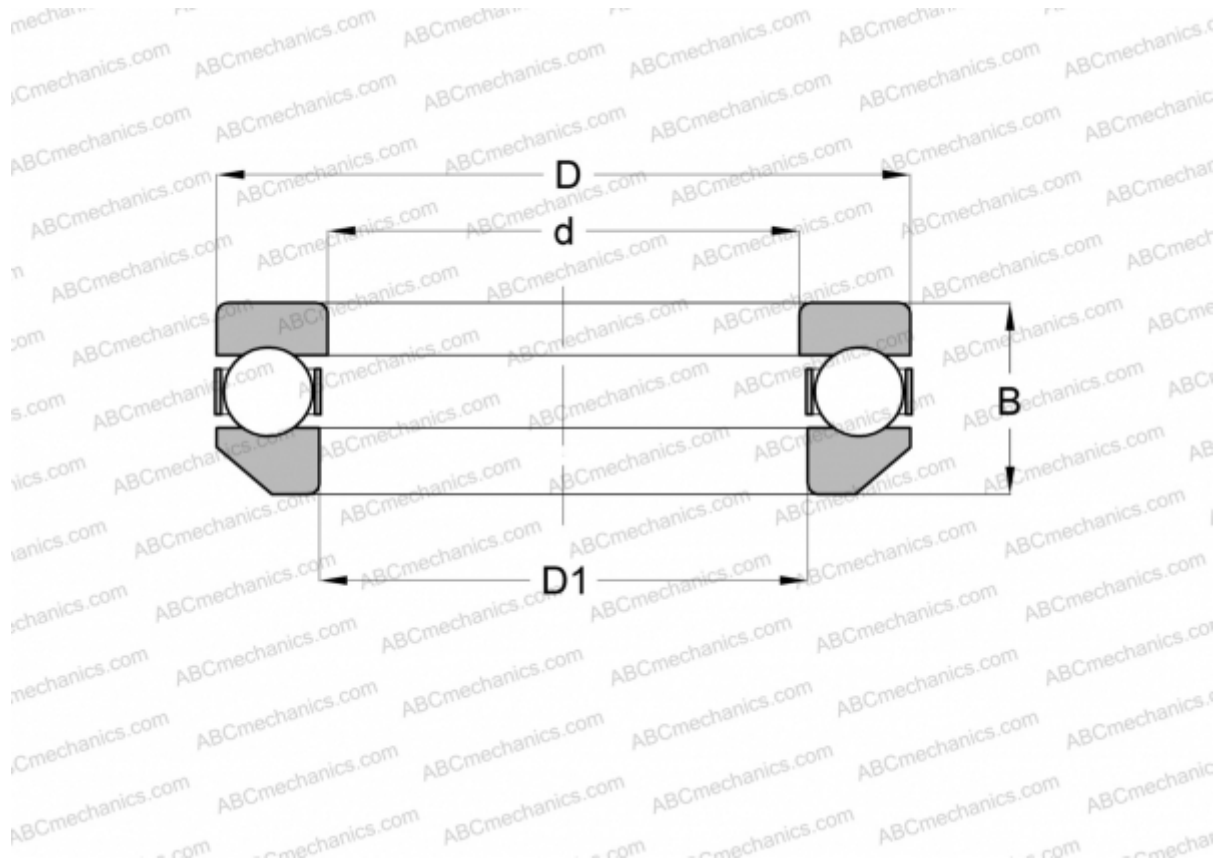

53238-MP FAG

Thrust ball bearings

TYPE: Ball bearings, Thrust ball bearing, Single direction, With spherical housing locating washer, separable

Technical specification

DIMENSIONS, MM

d	190,000
D	270,000
B	65,700
B1	195,000

WEIGHT, KG 11,500

MANUFACTURER [FAG](#)