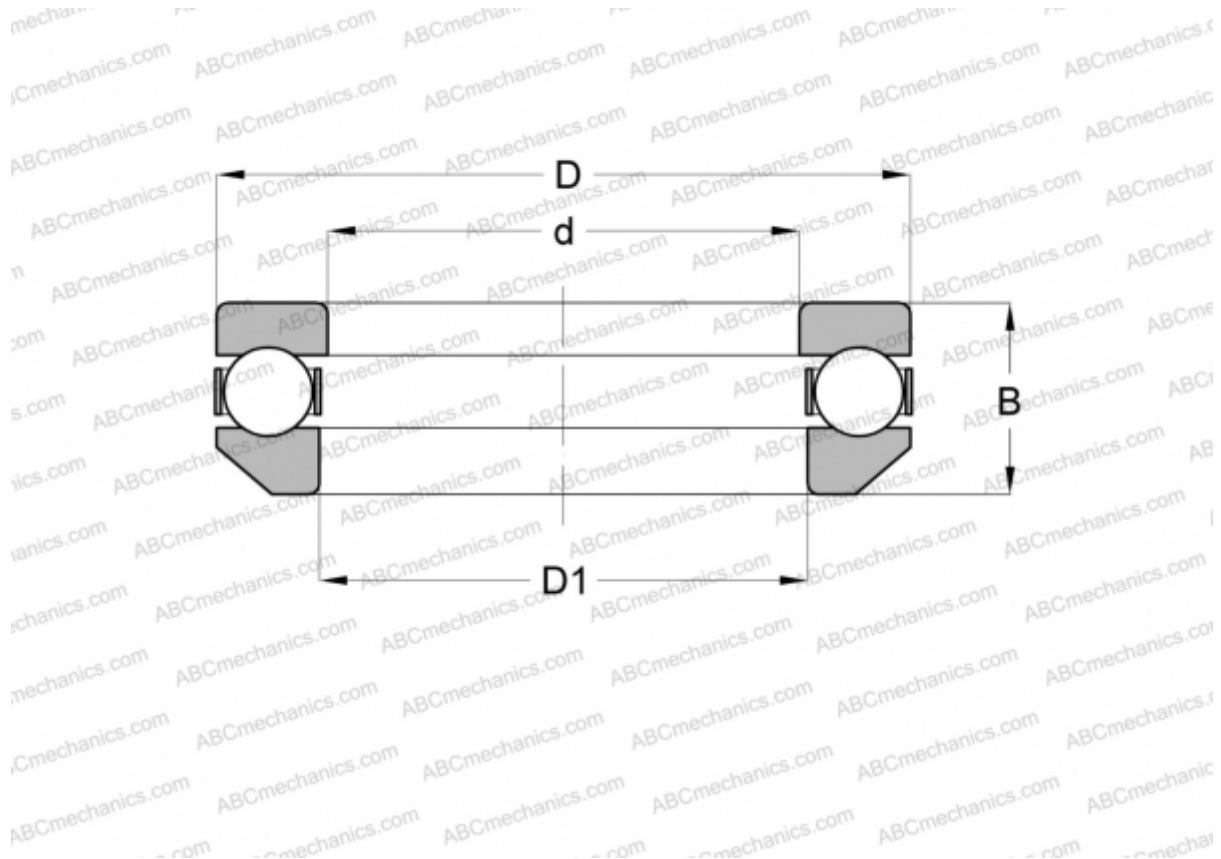

53240-MP FAG

Thrust ball bearings

TYPE: Ball bearings, Thrust ball bearing, Single direction, With spherical housing locating washer, separable

Technical specification

DIMENSIONS, MM

d	200,000
D	280,000
B	65,300
B1	204,000

WEIGHT, KG 11,819

MANUFACTURER [FAG](#)