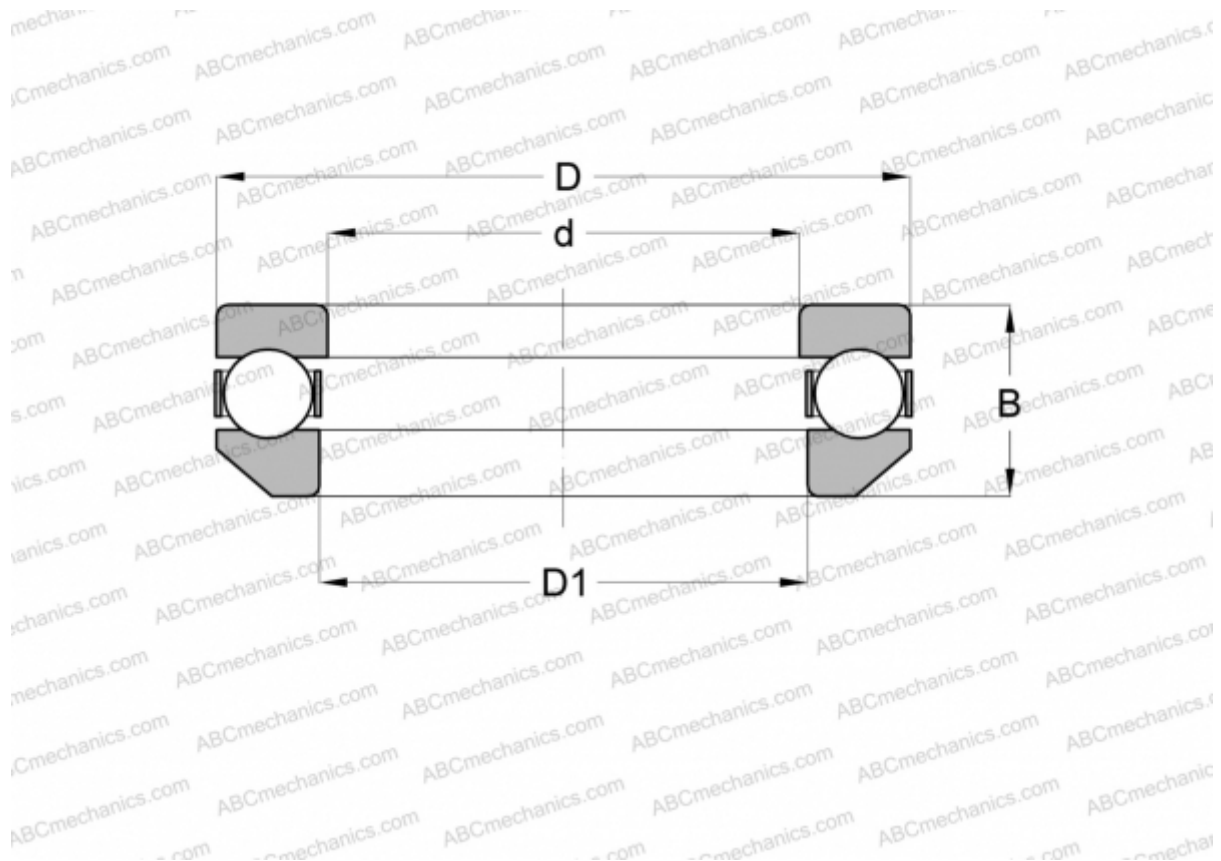

53244-MP FAG

Thrust ball bearings

TYPE: Ball bearings, Thrust ball bearing, Single direction, With spherical housing locating washer, separable

Technical specification

DIMENSIONS, MM

d	220,000
D	300,000
B	65,600
B1	224,000

WEIGHT, KG 13,114

MANUFACTURER [FAG](#)