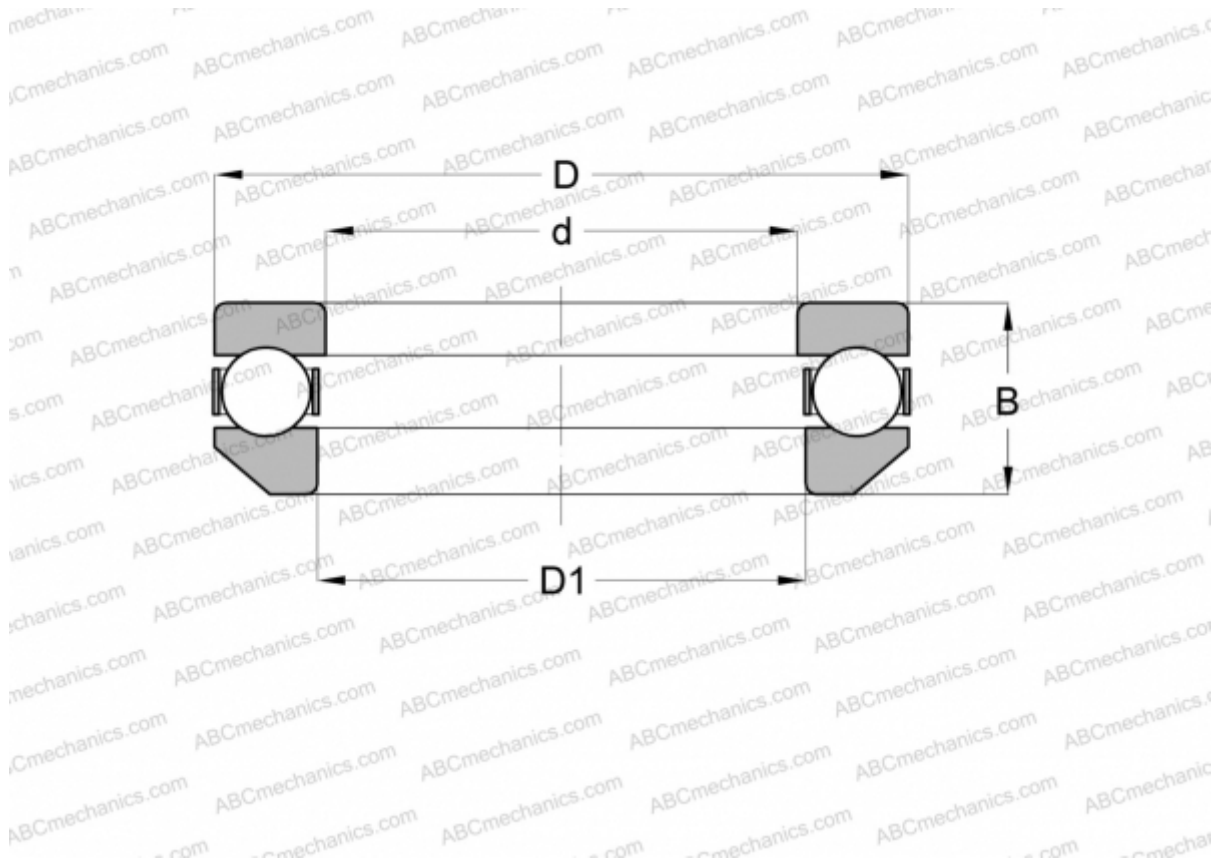

53307 FAG

Thrust ball bearings

TYPE: Ball bearings, Thrust ball bearing, Single direction, With spherical housing locating washer, separable

Technical specification

DIMENSIONS, MM

d	35,000
D	68,000
B	25,600
B1	37,000

WEIGHT, KG 0,437

MANUFACTURER [FAG](#)