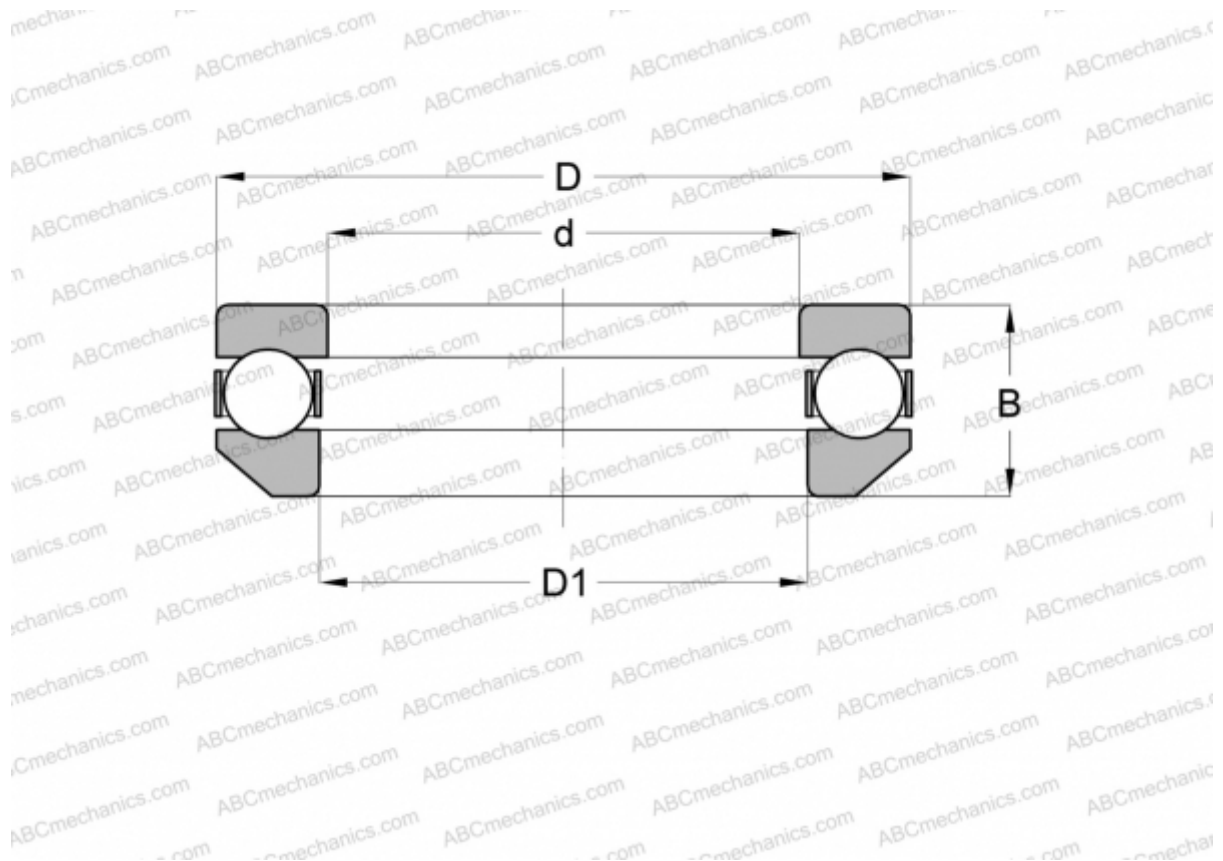

53309 FAG

Thrust ball bearings

TYPE: Ball bearings, Thrust ball bearing, Single direction, With spherical housing locating washer, separable

Technical specification

DIMENSIONS, MM

d	45,000
D	85,000
B	30,100
B1	47,000

WEIGHT, KG 0,783

MANUFACTURER [FAG](#)