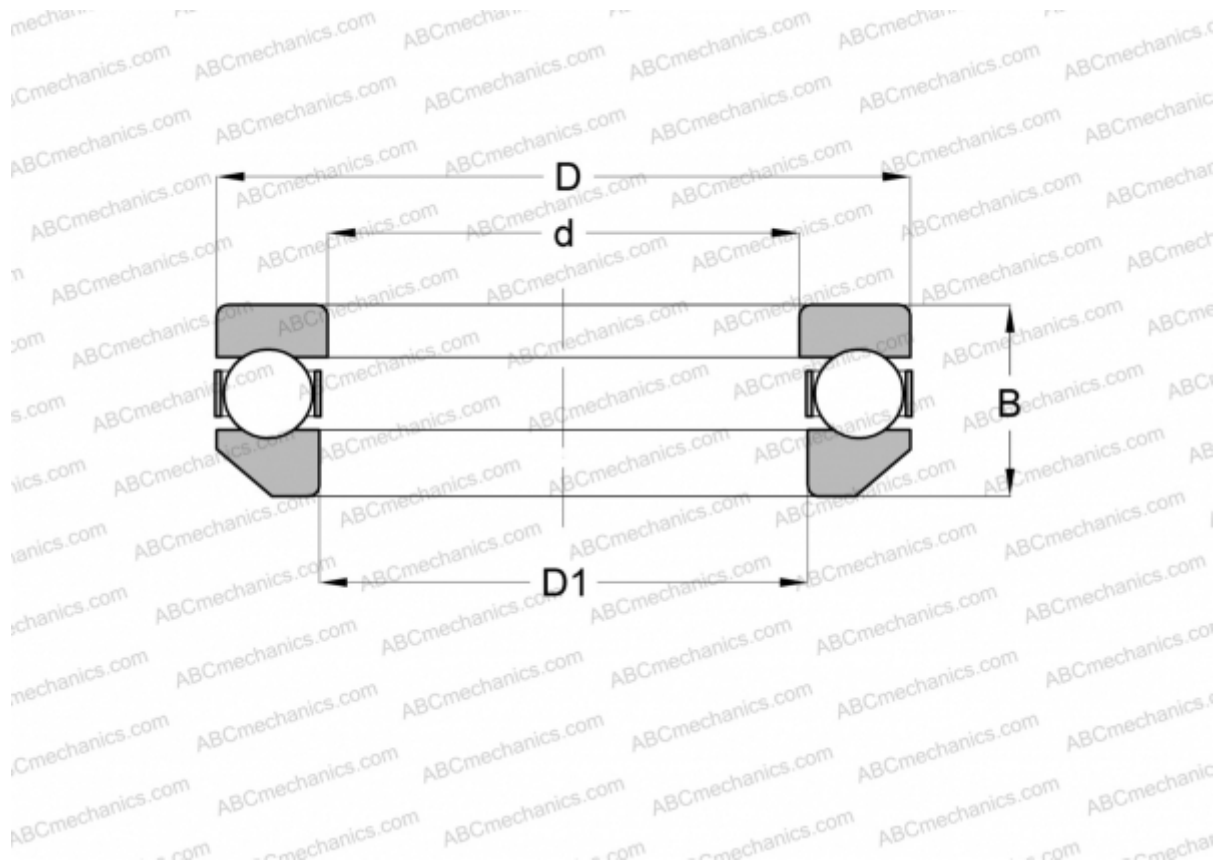

## 53310 FAG

Thrust ball bearings

TYPE: Ball bearings, Thrust ball bearing, Single direction, With spherical housing locating washer, separable

### Technical specification

#### DIMENSIONS, MM

d	50,000
D	95,000
B	34,300
B1	52,000

**WEIGHT, KG** 0,970

**MANUFACTURER** [FAG](#)