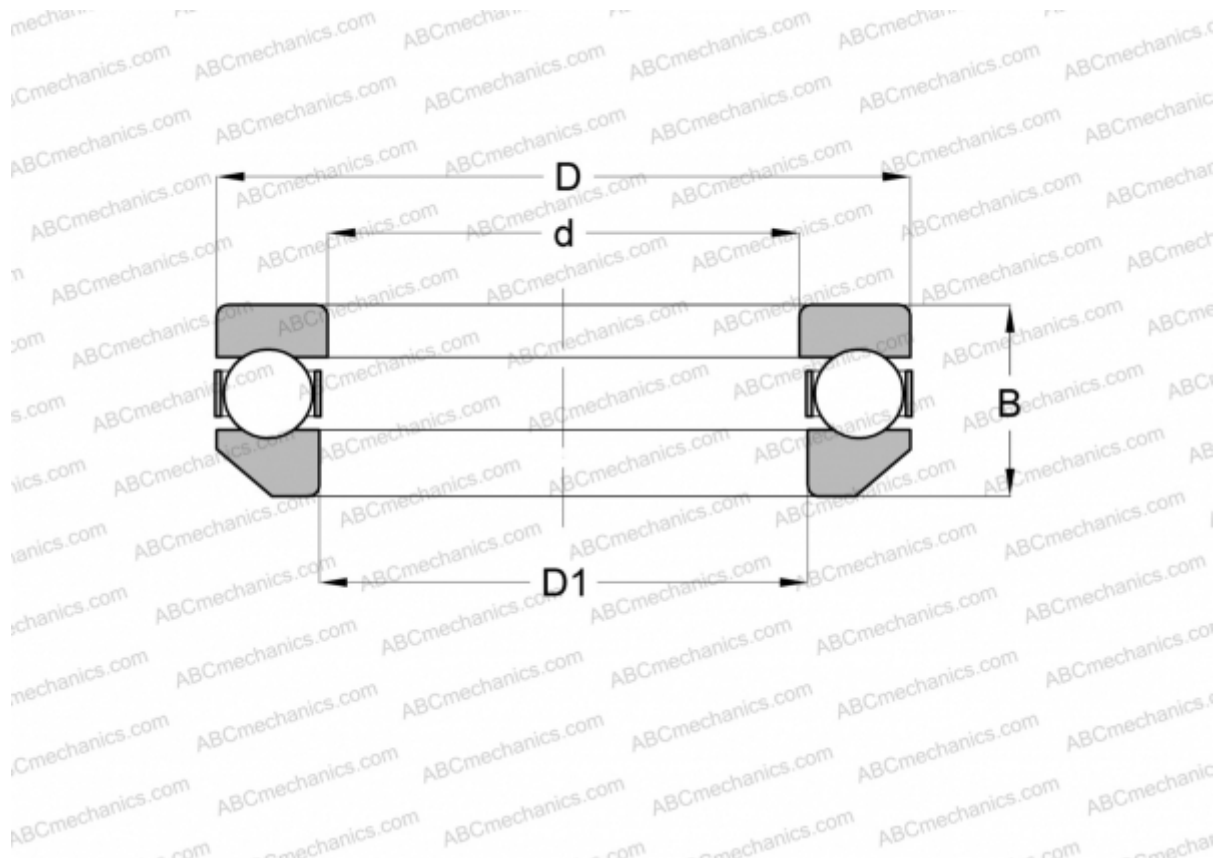

53311 FAG

Thrust ball bearings

TYPE: Ball bearings, Thrust ball bearing, Single direction, With spherical housing locating washer, separable

Technical specification

DIMENSIONS, MM

d	55,000
D	105,000
B	39,300
B1	57,000

WEIGHT, KG 1,380

MANUFACTURER [FAG](#)