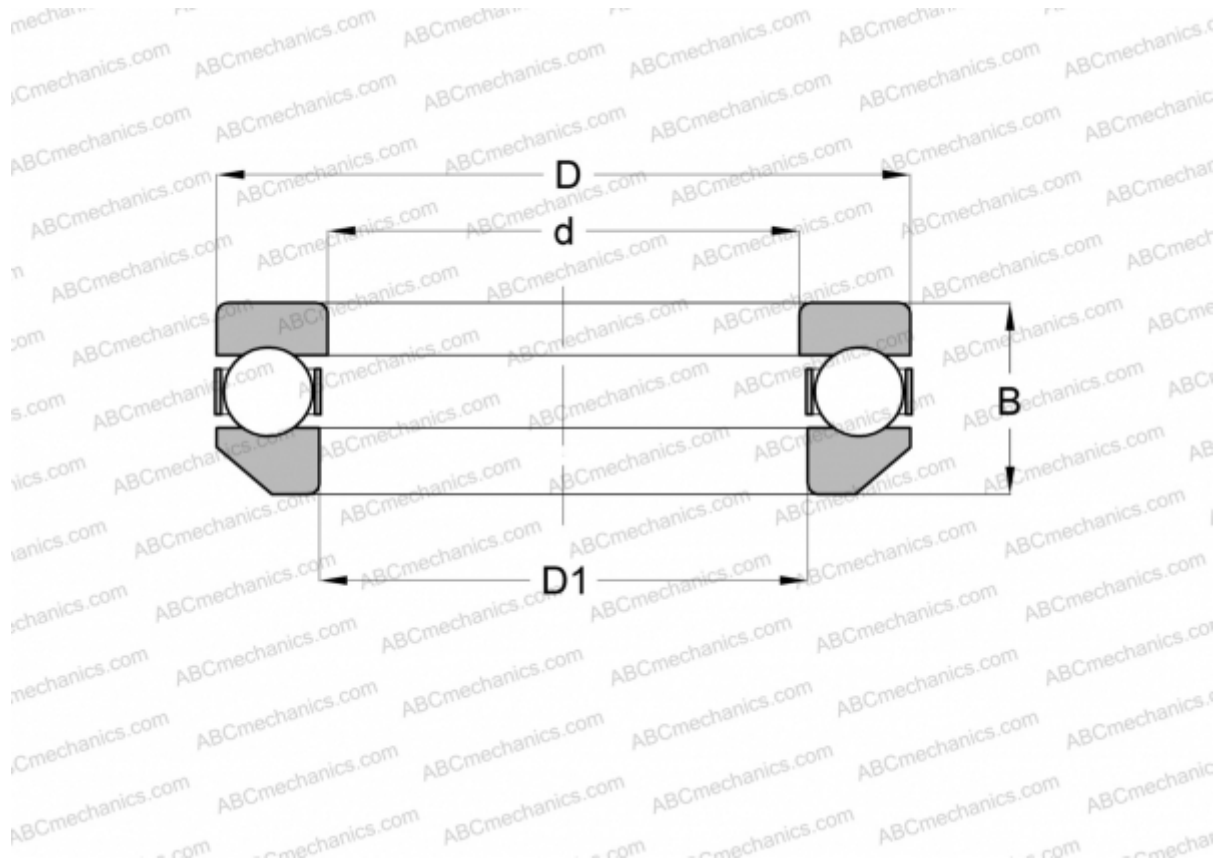

## 53313 FAG

Thrust ball bearings

TYPE: Ball bearings, Thrust ball bearing, Single direction, With spherical housing locating washer, separable

### Technical specification

#### DIMENSIONS, MM

d	65,000
D	115,000
B	39,400
B1	67,000

**WEIGHT, KG** 1,780

**MANUFACTURER** [FAG](#)