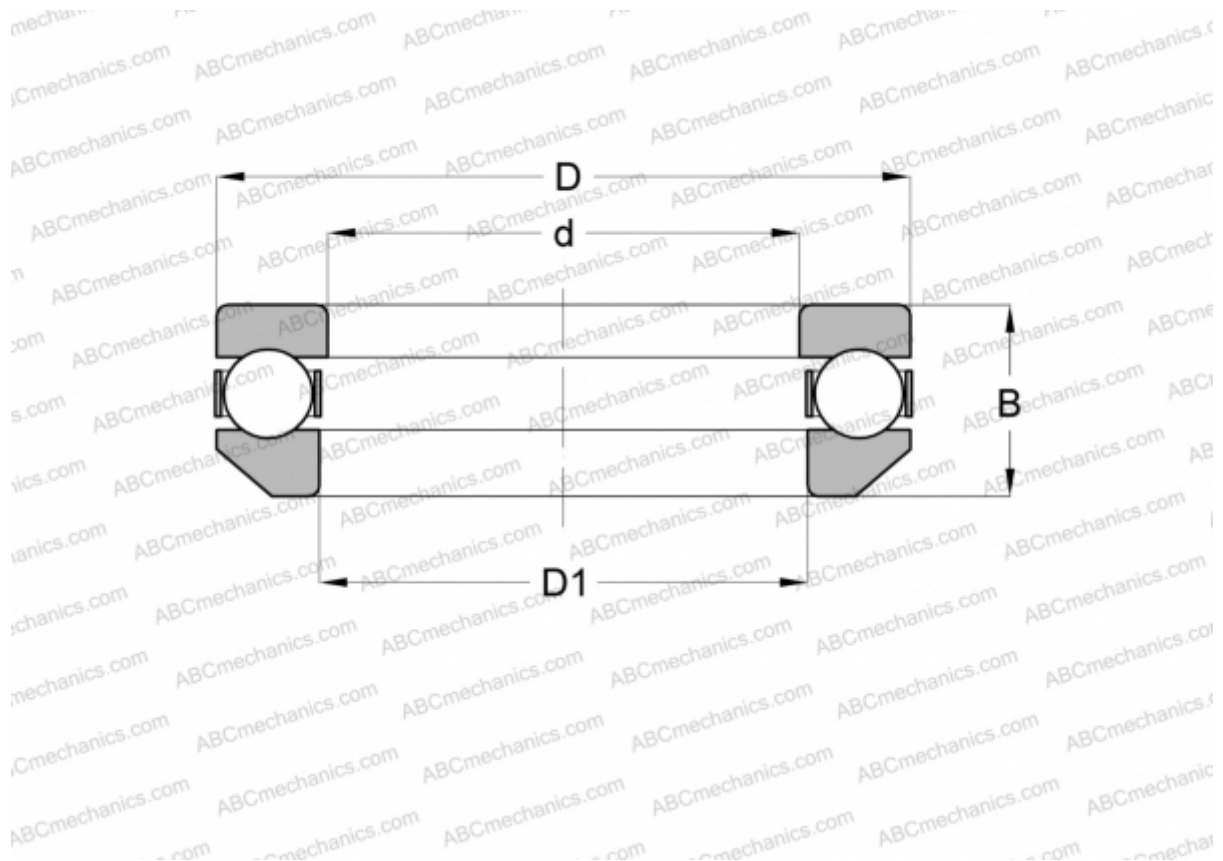

## 53314 FAG

Thrust ball bearings

TYPE: Ball bearings, Thrust ball bearing, Single direction, With spherical housing locating washer, separable

### Technical specification

#### DIMENSIONS, MM

d	70,000
D	125,000
B	44,200
B1	72,000

**WEIGHT, KG** 2,090

**MANUFACTURER** [FAG](#)