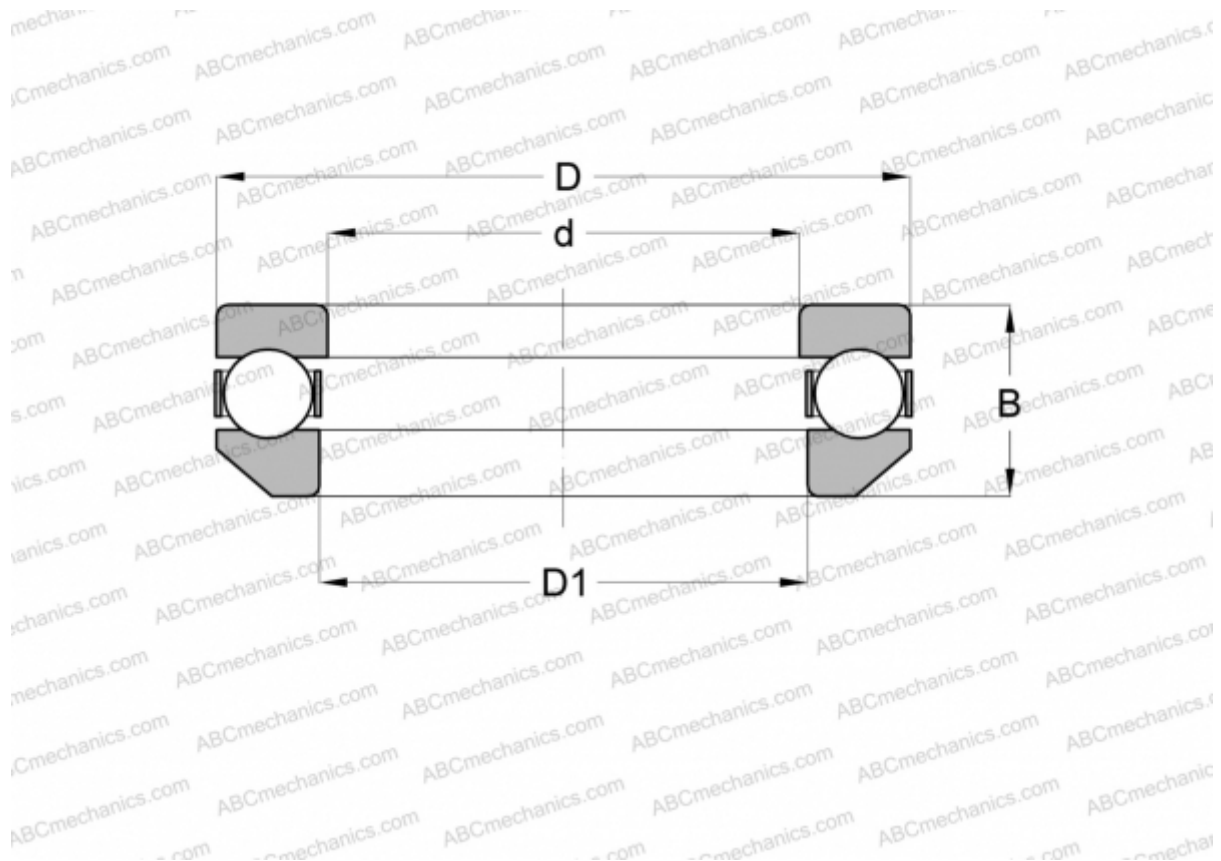

53315 FAG

Thrust ball bearings

TYPE: Ball bearings, Thrust ball bearing, Single direction, With spherical housing locating washer, separable

Technical specification

DIMENSIONS, MM

d	75,000
D	135,000
B	48,100
B1	77,000

WEIGHT, KG 3,190

MANUFACTURER [FAG](#)