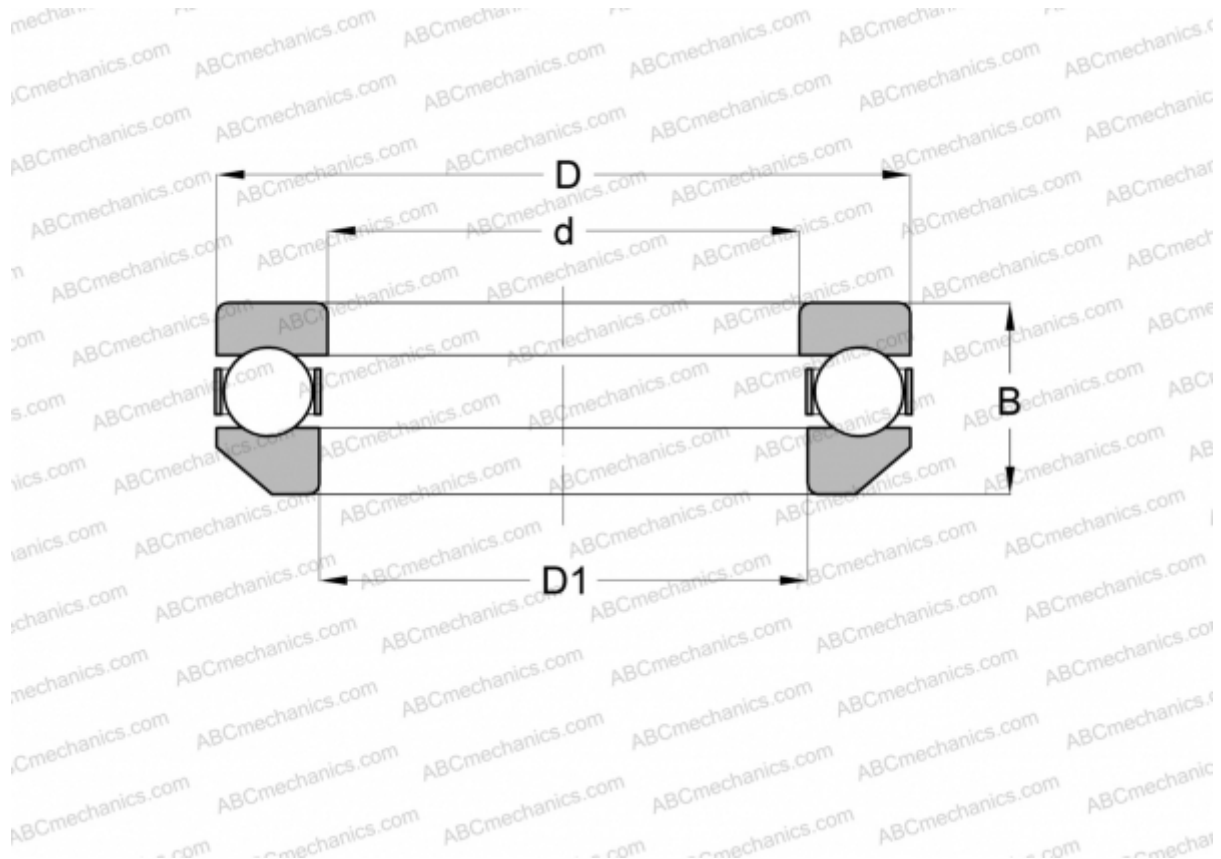

## 53317 FAG

Thrust ball bearings

TYPE: Ball bearings, Thrust ball bearing, Single direction, With spherical housing locating washer, separable

### Technical specification

#### DIMENSIONS, MM

d	85,000
D	150,000
B	53,100
B1	88,000

**WEIGHT, KG** 3,510

**MANUFACTURER** [FAG](#)