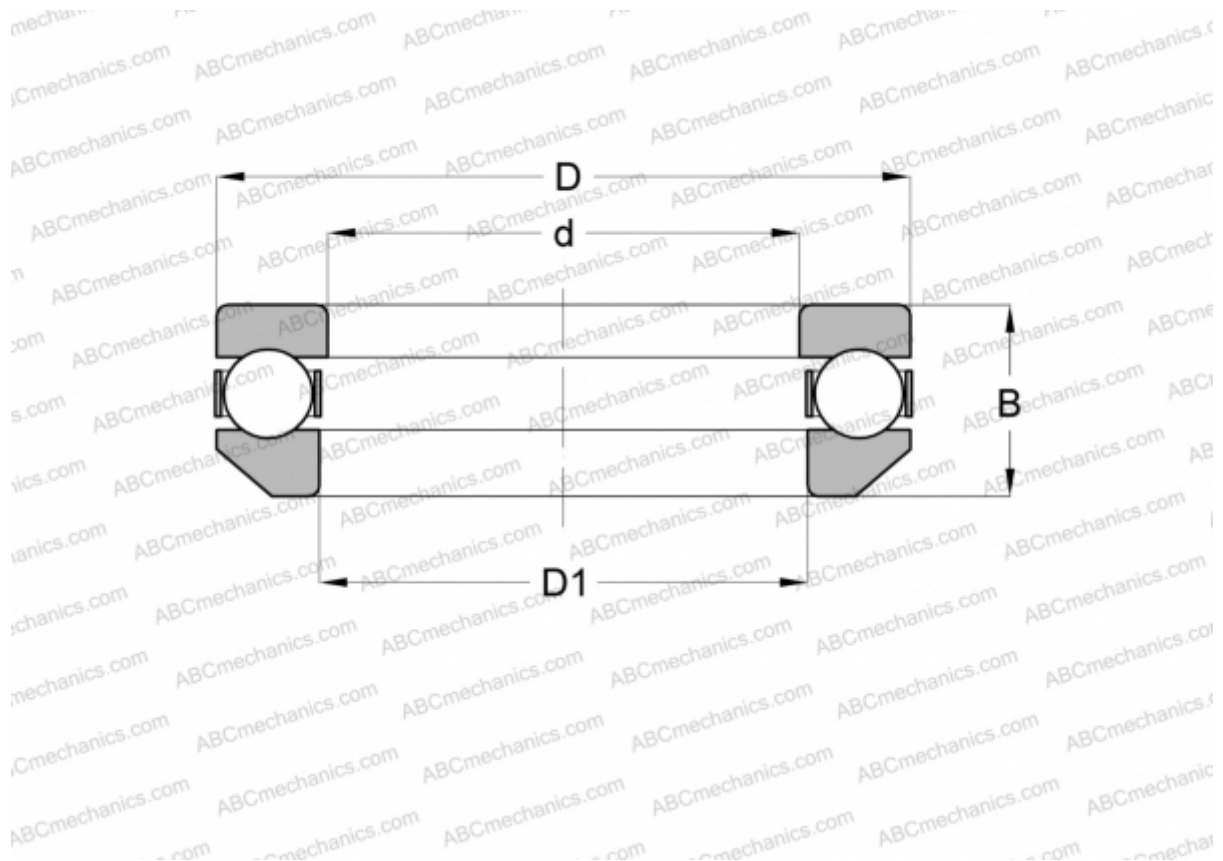

53318 FAG

Thrust ball bearings

TYPE: Ball bearings, Thrust ball bearing, Single direction, With spherical housing locating washer, separable

Technical specification

DIMENSIONS, MM

d	90,000
D	155,000
B	54,600
B1	93,000

WEIGHT, KG 3,810

MANUFACTURER [FAG](#)