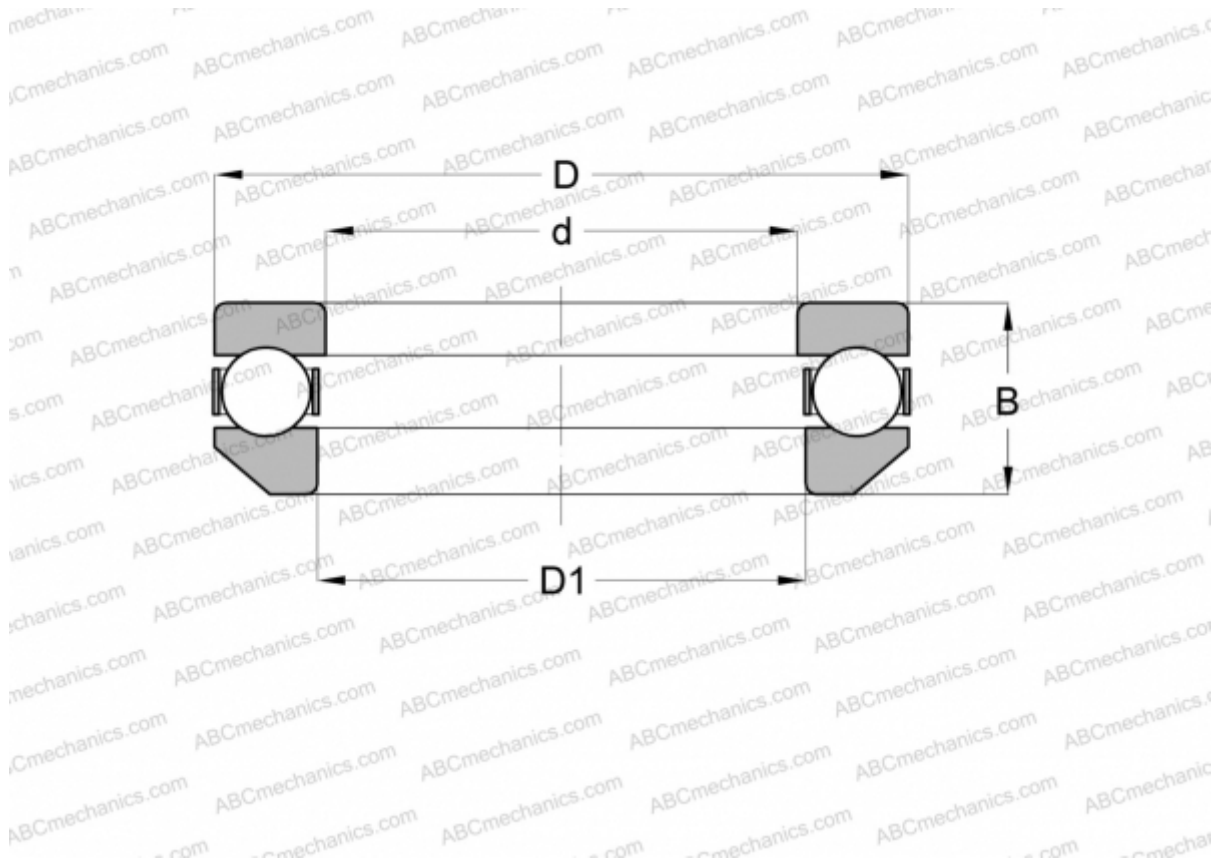

## 53320 FAG

Thrust ball bearings

TYPE: Ball bearings, Thrust ball bearing, Single direction, With spherical housing locating washer, separable

### Technical specification

#### DIMENSIONS, MM

d	100,000
D	170,000
B	59,200
B1	103,000

**WEIGHT, KG** 4,990

**MANUFACTURER** [FAG](#)