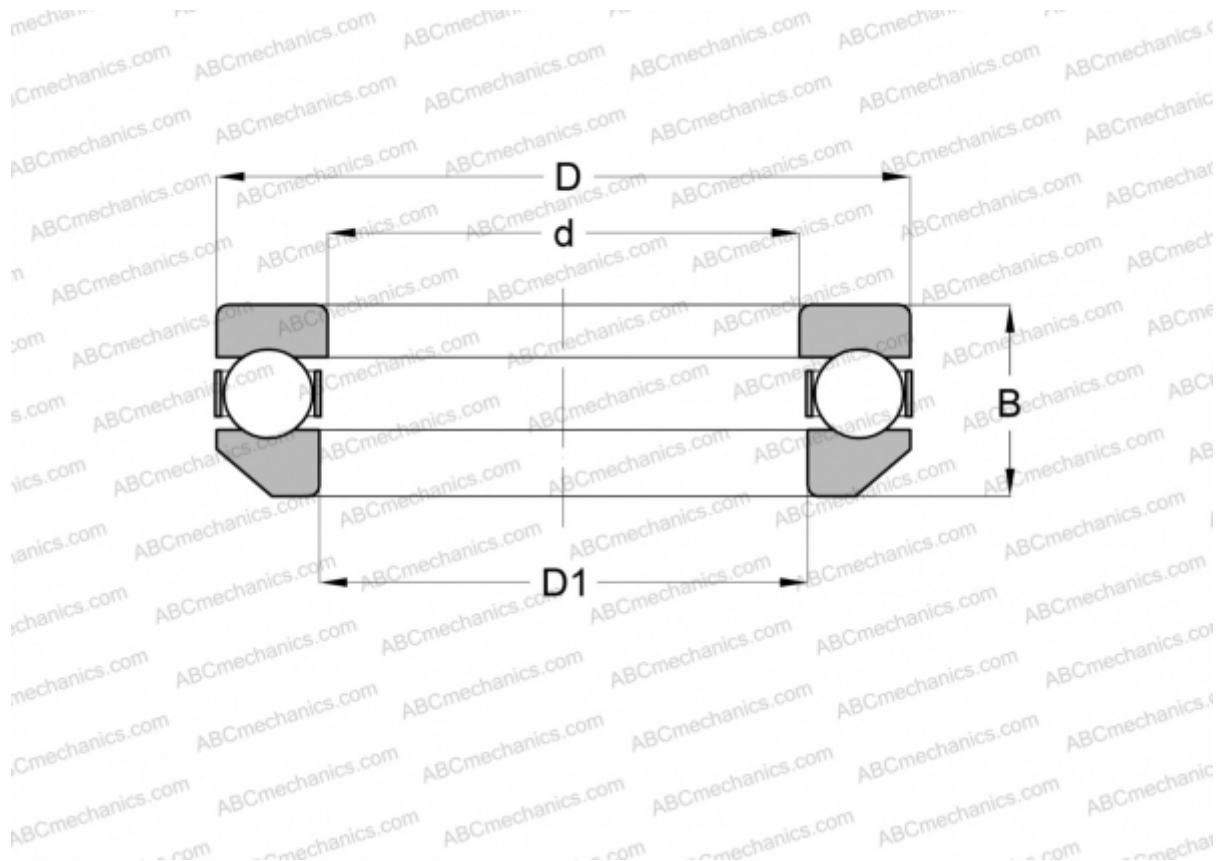

53324-MP FAG

Thrust ball bearings

TYPE: Ball bearings, Thrust ball bearing, Single direction, With spherical housing locating washer, separable

Technical specification

DIMENSIONS, MM

d	120,000
D	210,000
B	74,100
B1	123,000

WEIGHT, KG 10,600

MANUFACTURER [FAG](#)