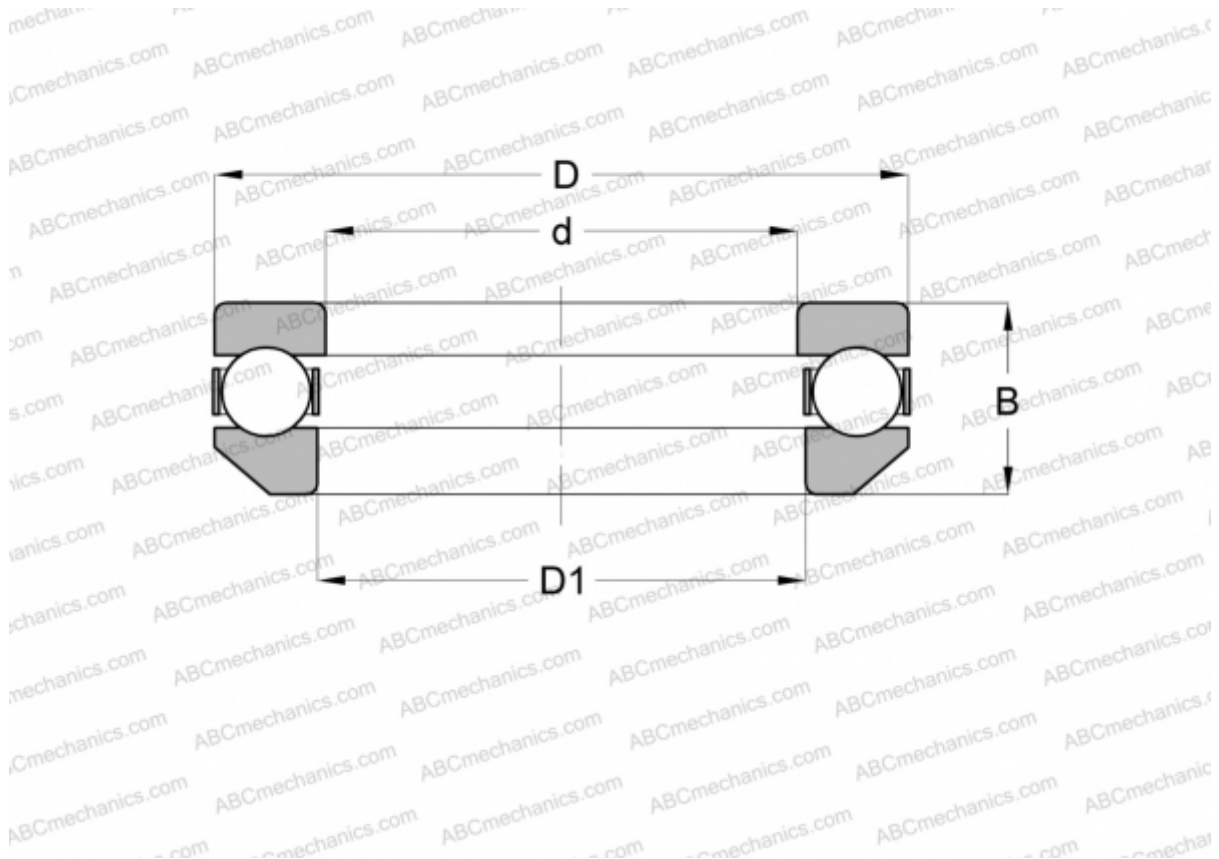

53328-MP FAG

Thrust ball bearings

TYPE: Ball bearings, Thrust ball bearing, Single direction, With spherical housing locating washer, separable

Technical specification

DIMENSIONS, MM

d	140,000
D	240,000
B	84,900
B1	144,000

WEIGHT, KG 15,548

MANUFACTURER [FAG](#)