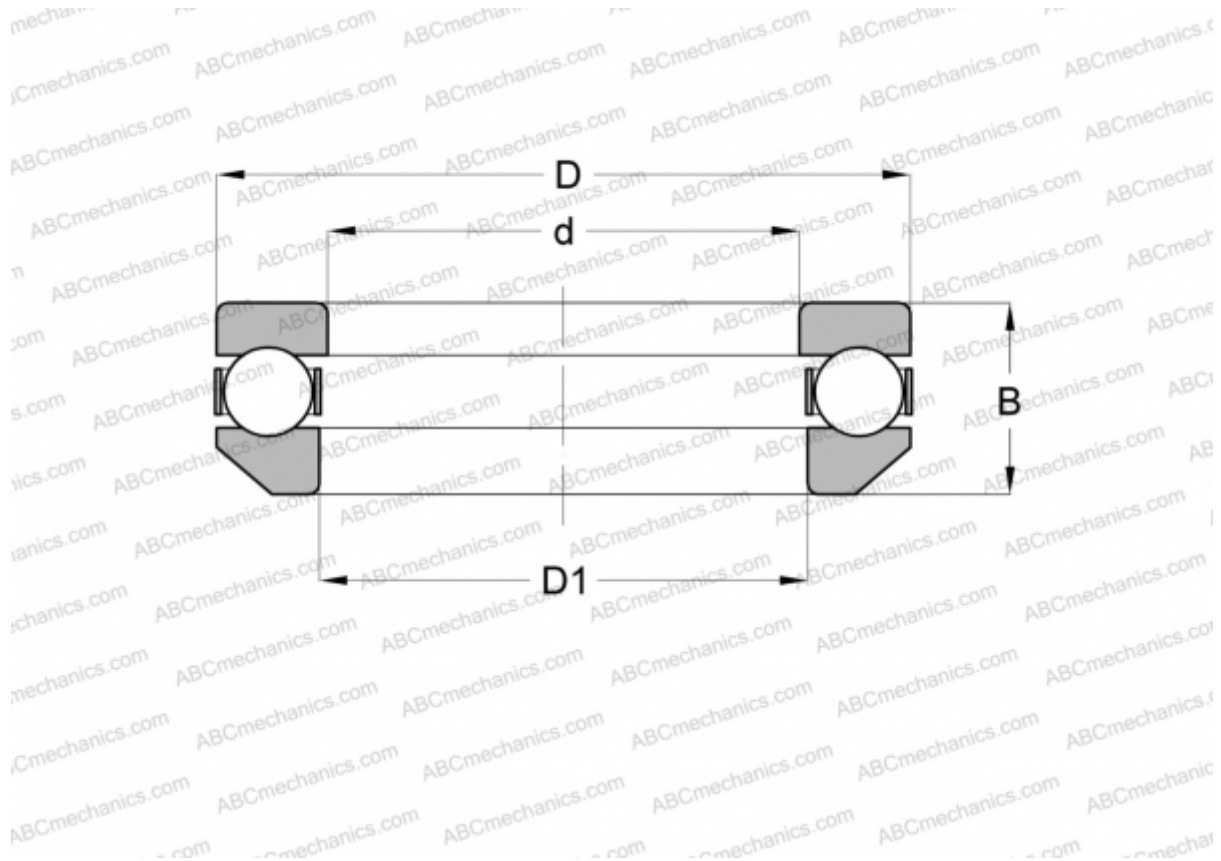

53330-MP FAG

Thrust ball bearings

TYPE: Ball bearings, Thrust ball bearing, Single direction, With spherical housing locating washer, separable

Technical specification

DIMENSIONS, MM

d	150,000
D	250,000
B	83,700
B1	154,000

WEIGHT, KG 12,800

MANUFACTURER [FAG](#)