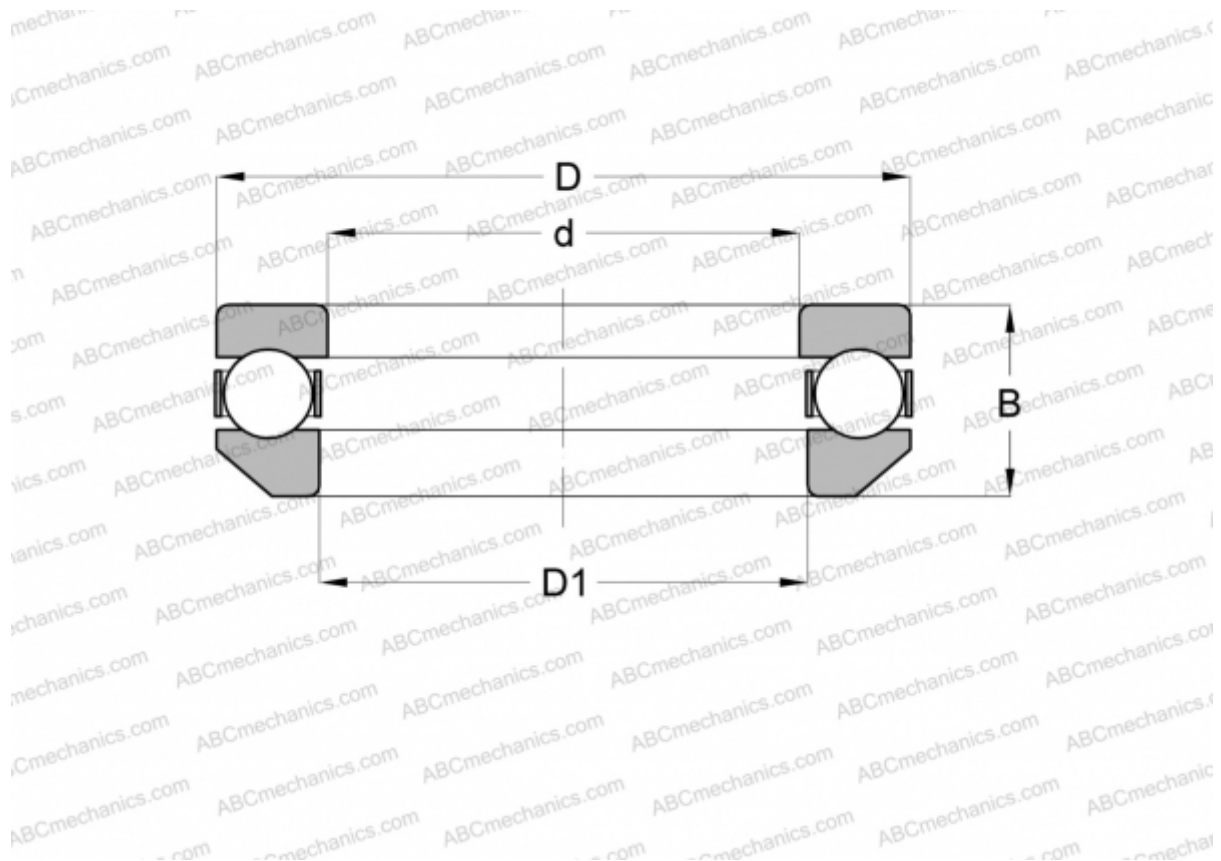

53334-MP FAG

Thrust ball bearings

TYPE: Ball bearings, Thrust ball bearing, Single direction, With spherical housing locating washer, separable

Technical specification

DIMENSIONS, MM

d	170,000
D	280,000
B	91,300
B1	174,000

WEIGHT, KG 21,584

MANUFACTURER [FAG](#)