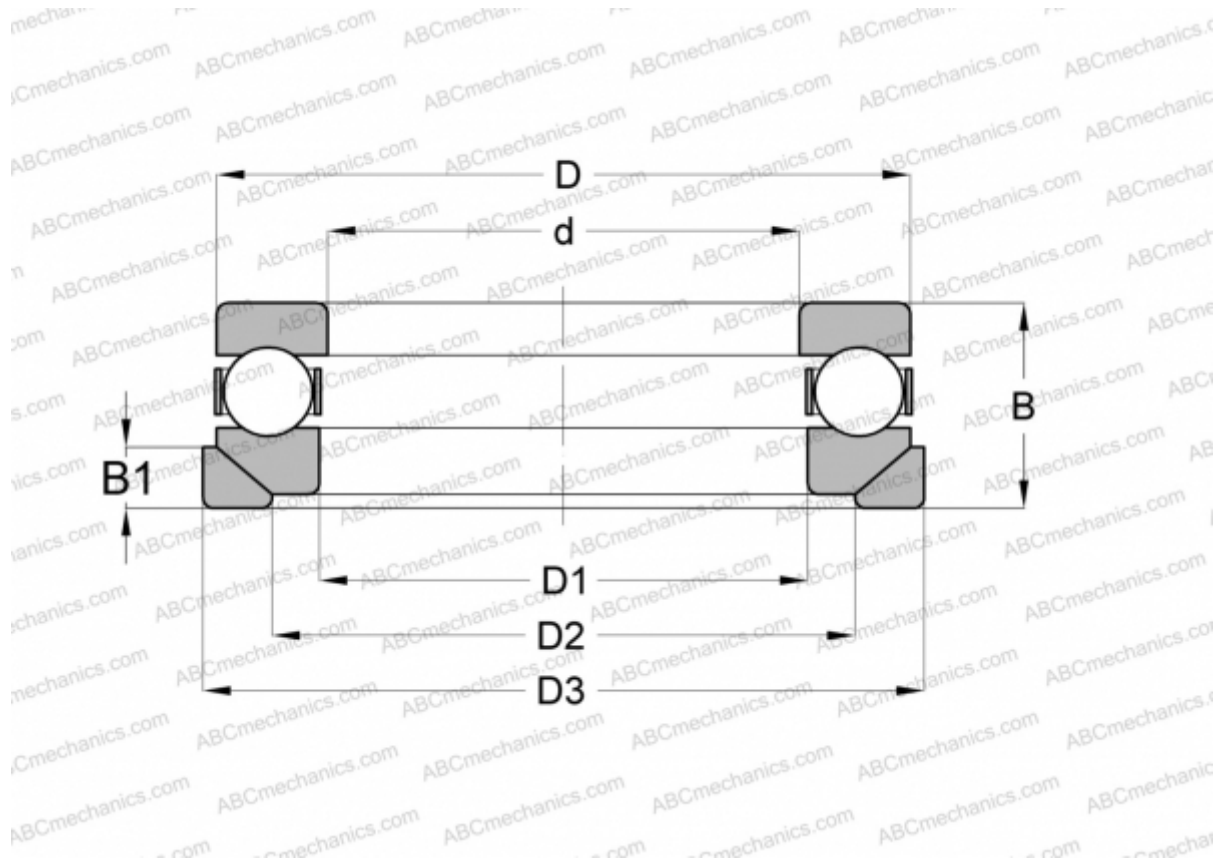

## 4116AW INA

Thrust ball bearings

TYPE: Ball bearings, Thrust ball bearing, Single direction, Seating washers for thrust ball bearings  
4100

### Technical specification

#### DIMENSIONS, MM

d	80,000
D	115,000
D1	81,991
D2	89,000
D3	124,000
B	37,000
B1	10,000

**WEIGHT, KG** 0,299

**MANUFACTURER** [INA](#)