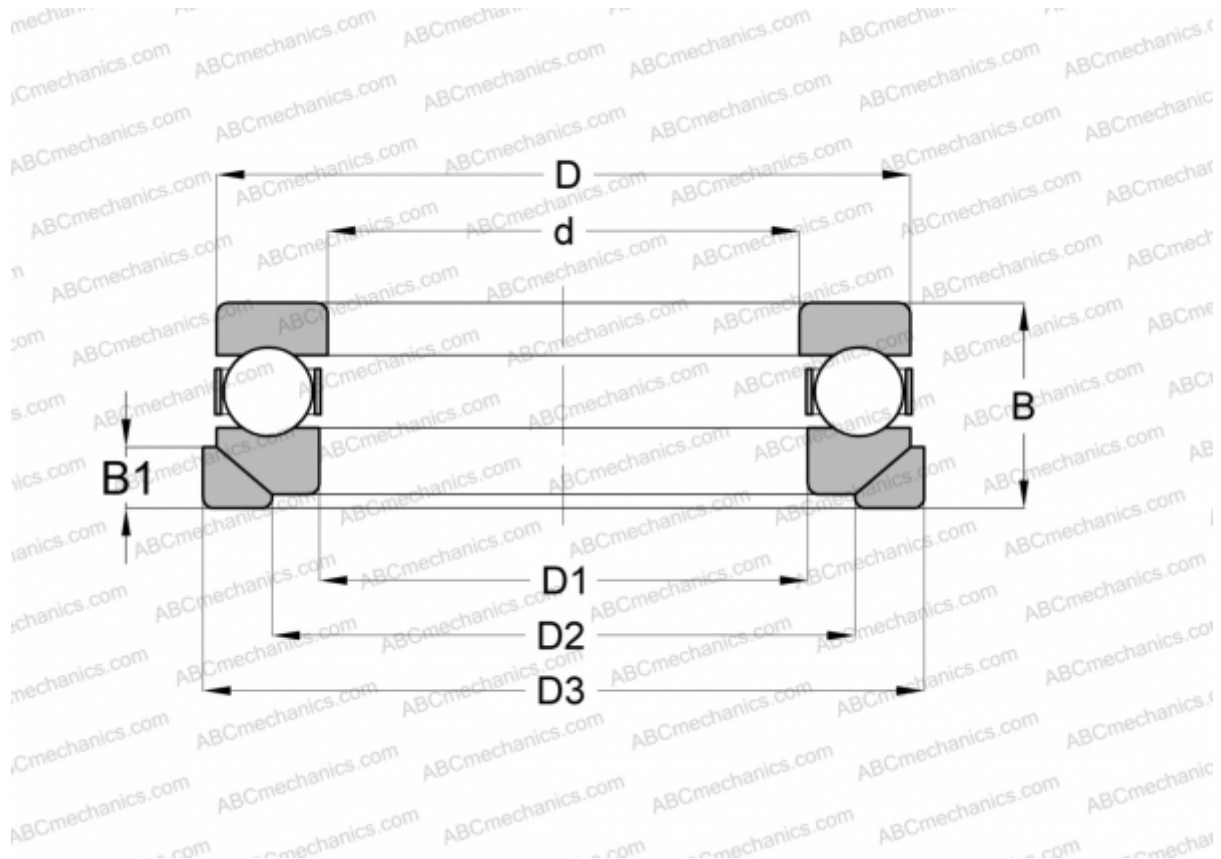

## 4119AW INA

Thrust ball bearings

TYPE: Ball bearings, Thrust ball bearing, Single direction, Seating washers for thrust ball bearings  
4100

### Technical specification

#### DIMENSIONS, MM

d	95,000
D	140,000
D1	97,993
D2	107,000
D3	151,000
B	44,000
B1	12,500

**WEIGHT, KG** 0,544

**MANUFACTURER** [INA](#)