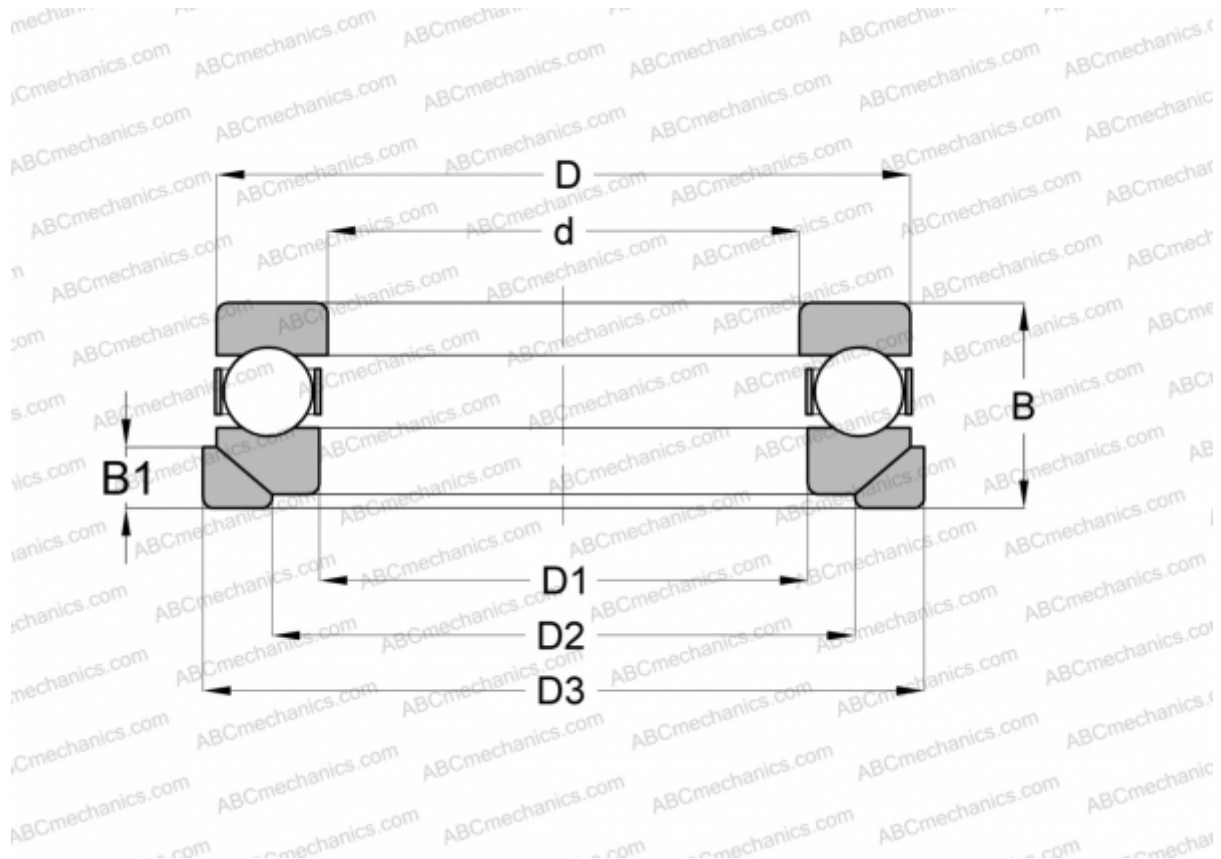

## 4130AW INA

Thrust ball bearings

TYPE: Ball bearings, Thrust ball bearing, Single direction, Seating washers for thrust ball bearings  
4100

### Technical specification

#### DIMENSIONS, MM

d	160,000
D	235,000
D1	164,008
D2	182,000
D3	220,000
B	65,000
B1	16,000

**WEIGHT, KG** 2,494

**MANUFACTURER** [INA](#)