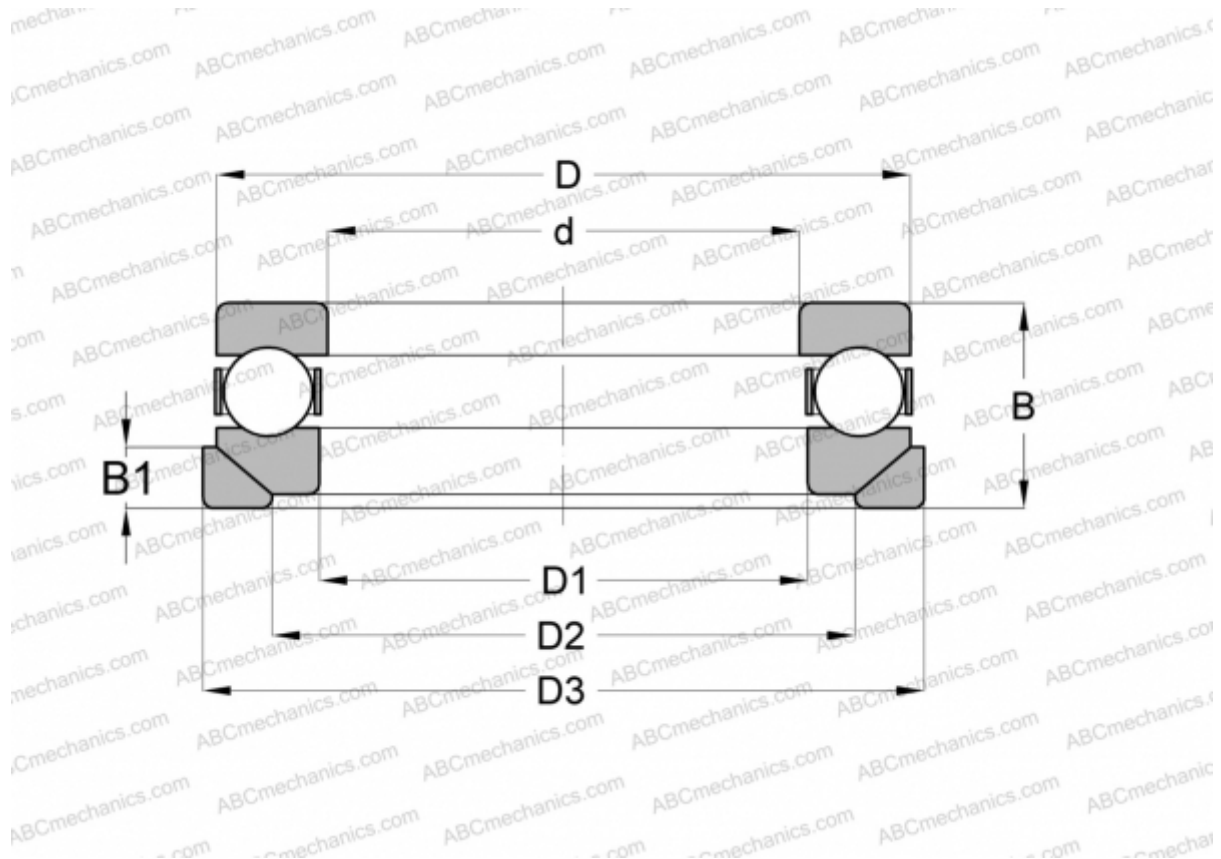

## 4136AW INA

Thrust ball bearings

TYPE: Ball bearings, Thrust ball bearing, Single direction, Seating washers for thrust ball bearings  
4100

### Technical specification

#### DIMENSIONS, MM

d	180,000
D	260,000
D1	183,998
D2	202,000
D3	260,000
B	75,000
B1	19,000

**WEIGHT, KG** 2,993

**MANUFACTURER** [INA](#)