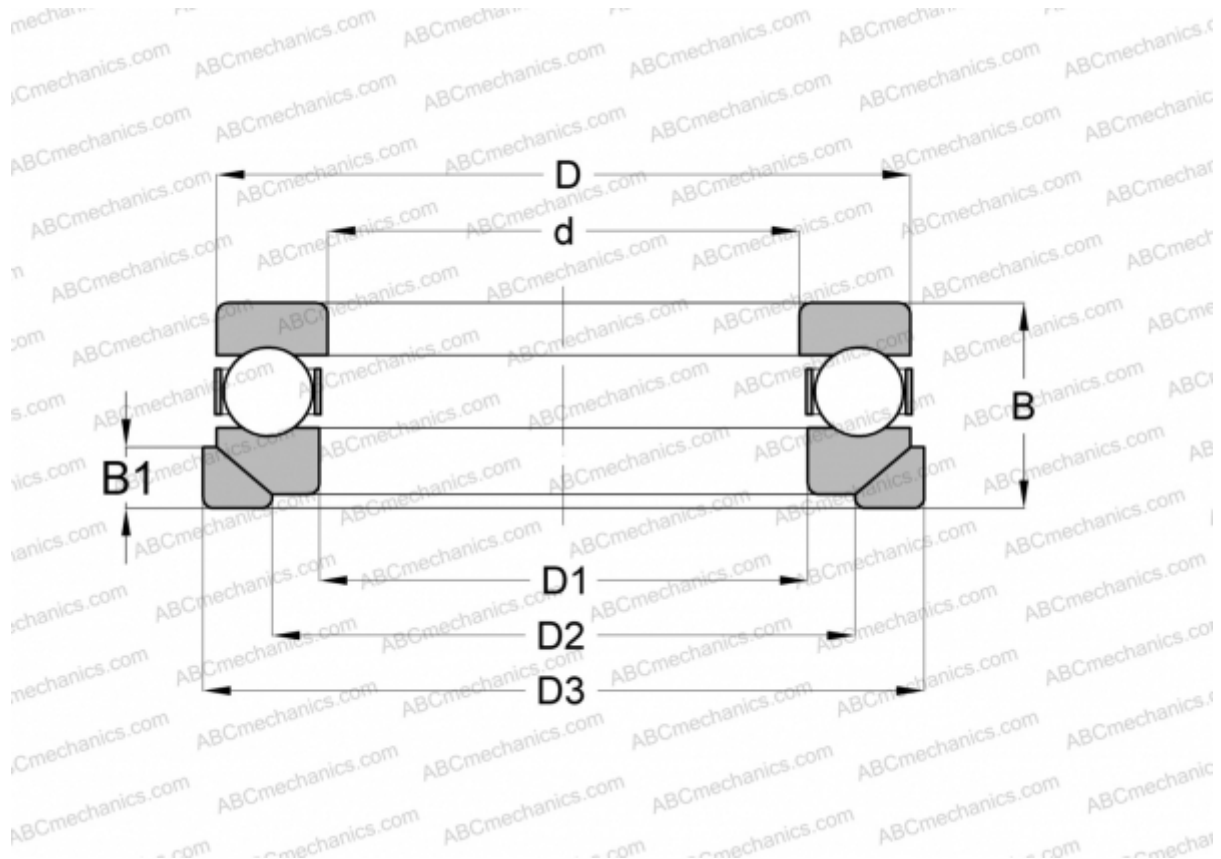

## 4138AW INA

Thrust ball bearings

TYPE: Ball bearings, Thrust ball bearing, Single direction, Seating washers for thrust ball bearings  
4100

### Technical specification

#### DIMENSIONS, MM

d	190,000
D	275,000
D1	194,005
D2	213,000
D3	275,000
B	86,000
B1	24,000

**WEIGHT, KG** 2,993

**MANUFACTURER** [INA](#)