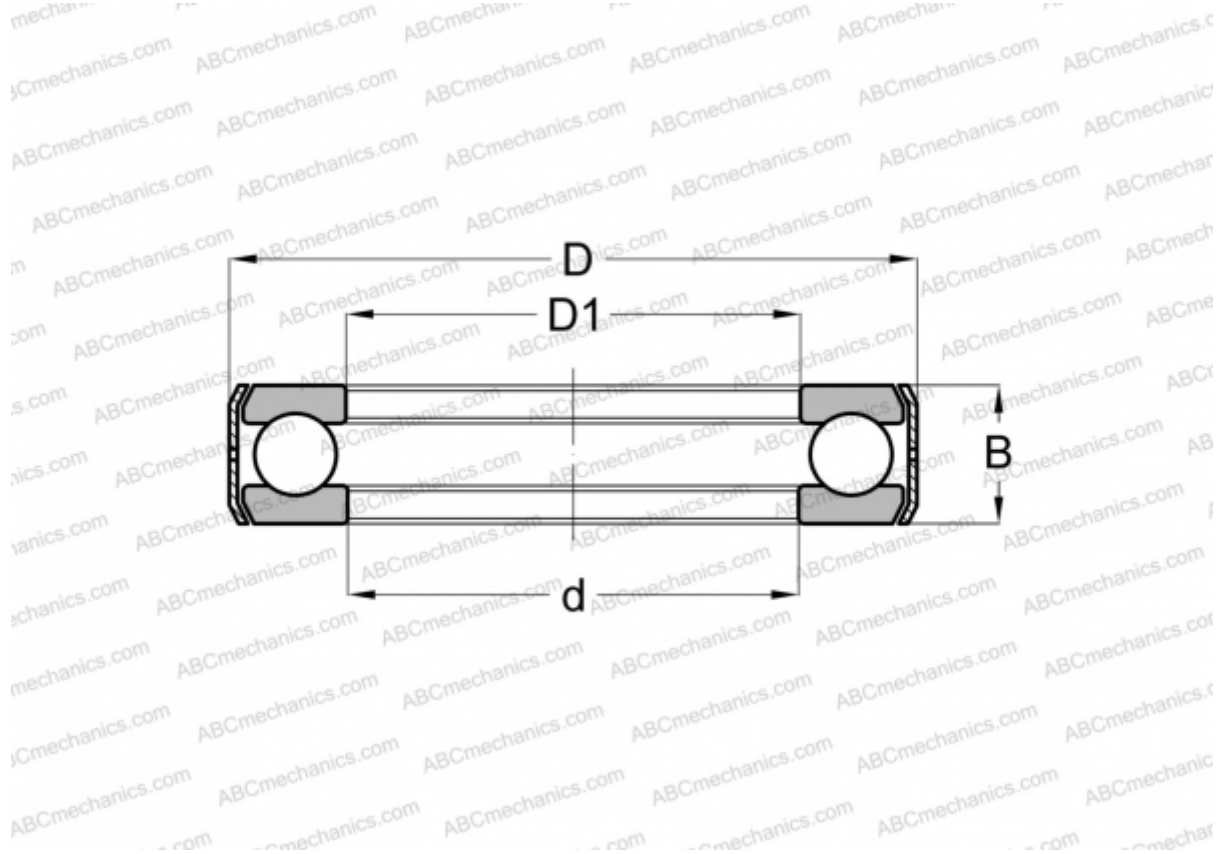

E-15 AETNA

Thrust ball bearings

TYPE: Ball bearings, Thrust ball bearing, Single direction, With bracket, inch size

Technical specification

DIMENSIONS, MM

d	34,925
D	62,705
D1	35,718
B	15,875

WEIGHT, KG 0,205