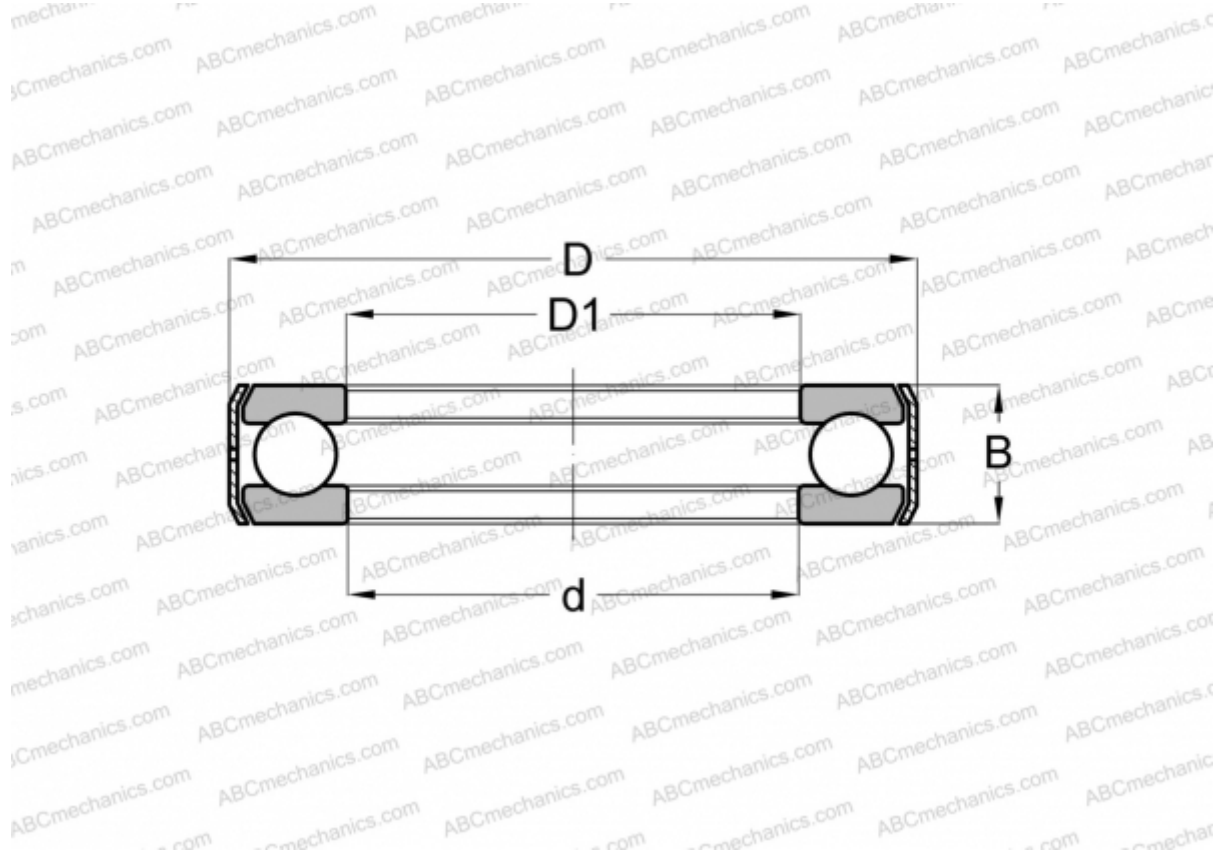

E-27 AETNA

Thrust ball bearings

TYPE: Ball bearings, Thrust ball bearing, Single direction, With bracket, inch size

Technical specification

DIMENSIONS, MM

d	53,975
D	91,280
D1	54,768
B	20,638

WEIGHT, KG 0,526