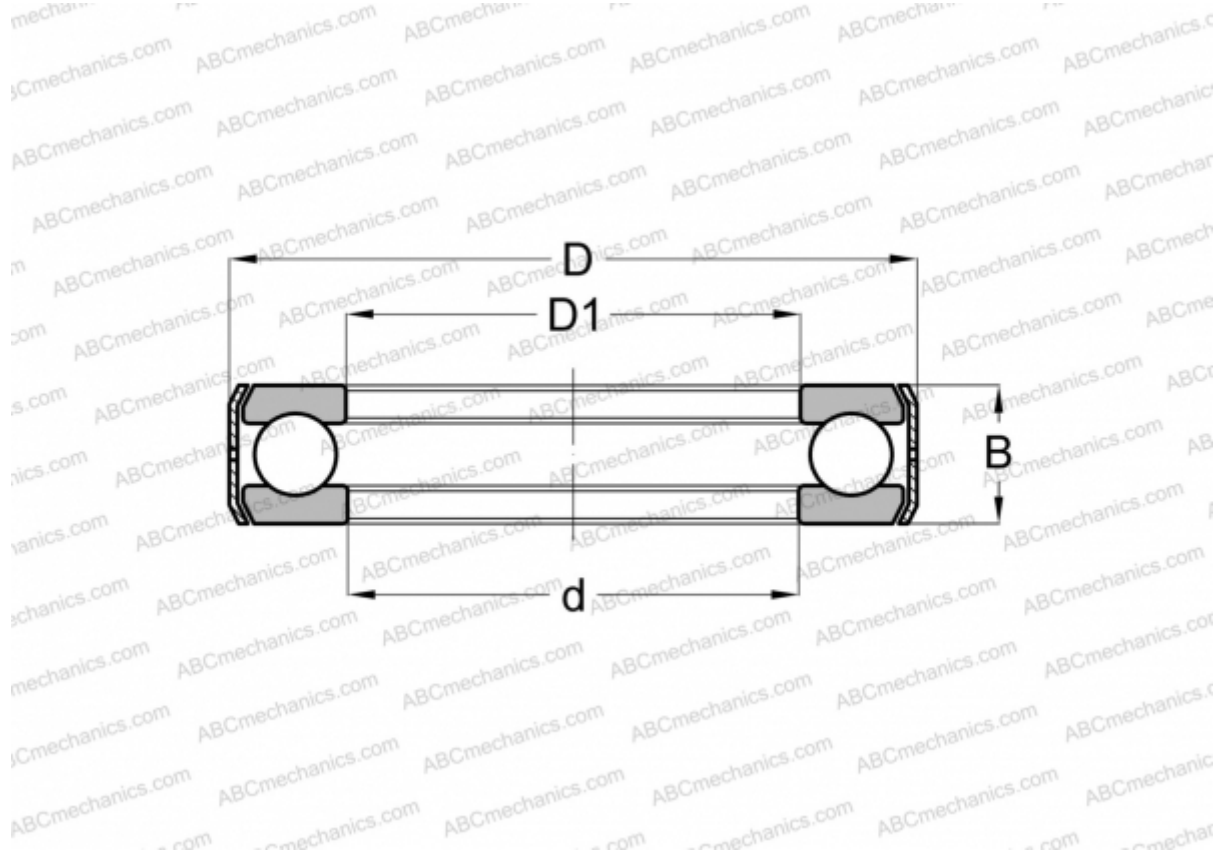

## D33 INA

Thrust ball bearings

TYPE: Ball bearings, Thrust ball bearing, Single direction, With bracket, inch size

### Technical specification

#### DIMENSIONS, MM

d	63,500
D	100,805
D1	64,293
B	20,638

**WEIGHT, KG** 0,581

**MANUFACTURER** [INA](#)