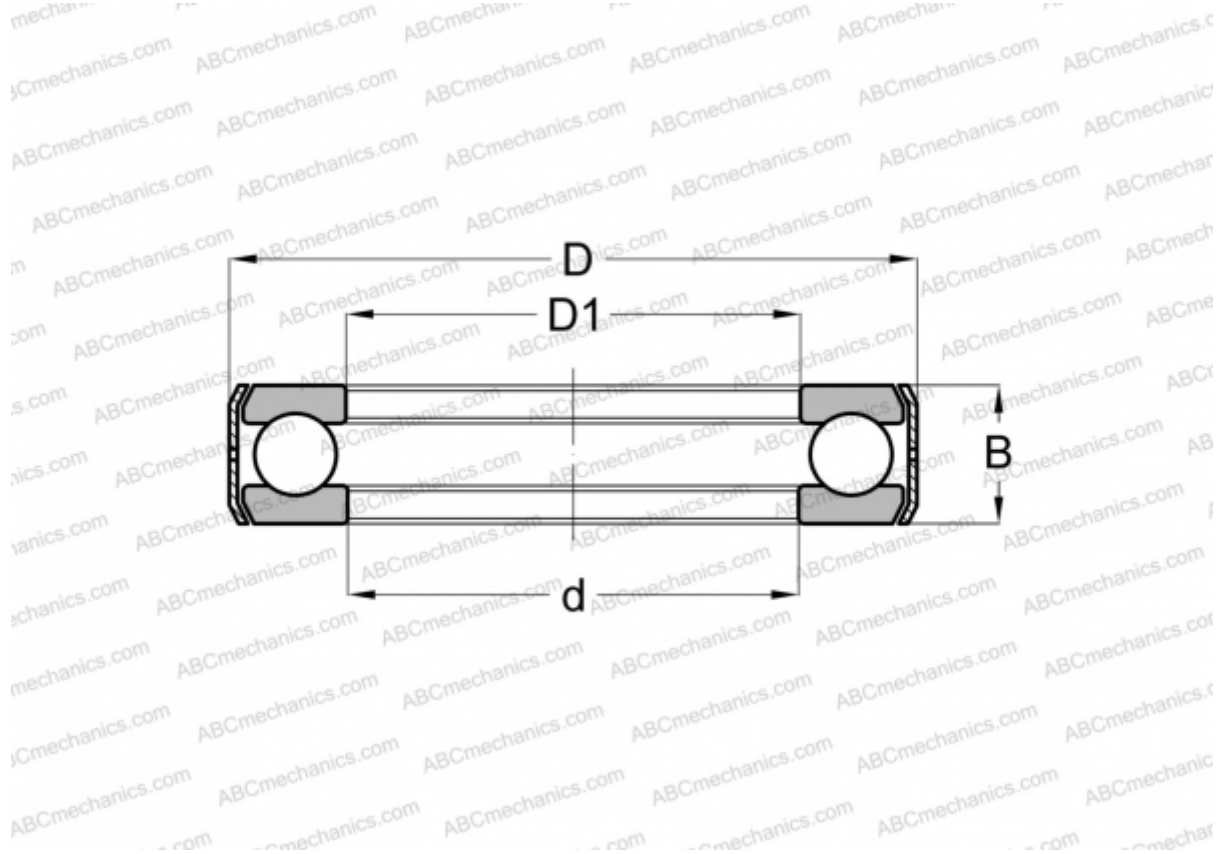

## E-33 AETNA

Thrust ball bearings

TYPE: Ball bearings, Thrust ball bearing, Single direction, With bracket, inch size

### Technical specification

#### DIMENSIONS, MM

d	63,500
D	100,805
D1	64,293
B	20,638

**WEIGHT, KG** 0,581

**MANUFACTURER** [AETNA](#)