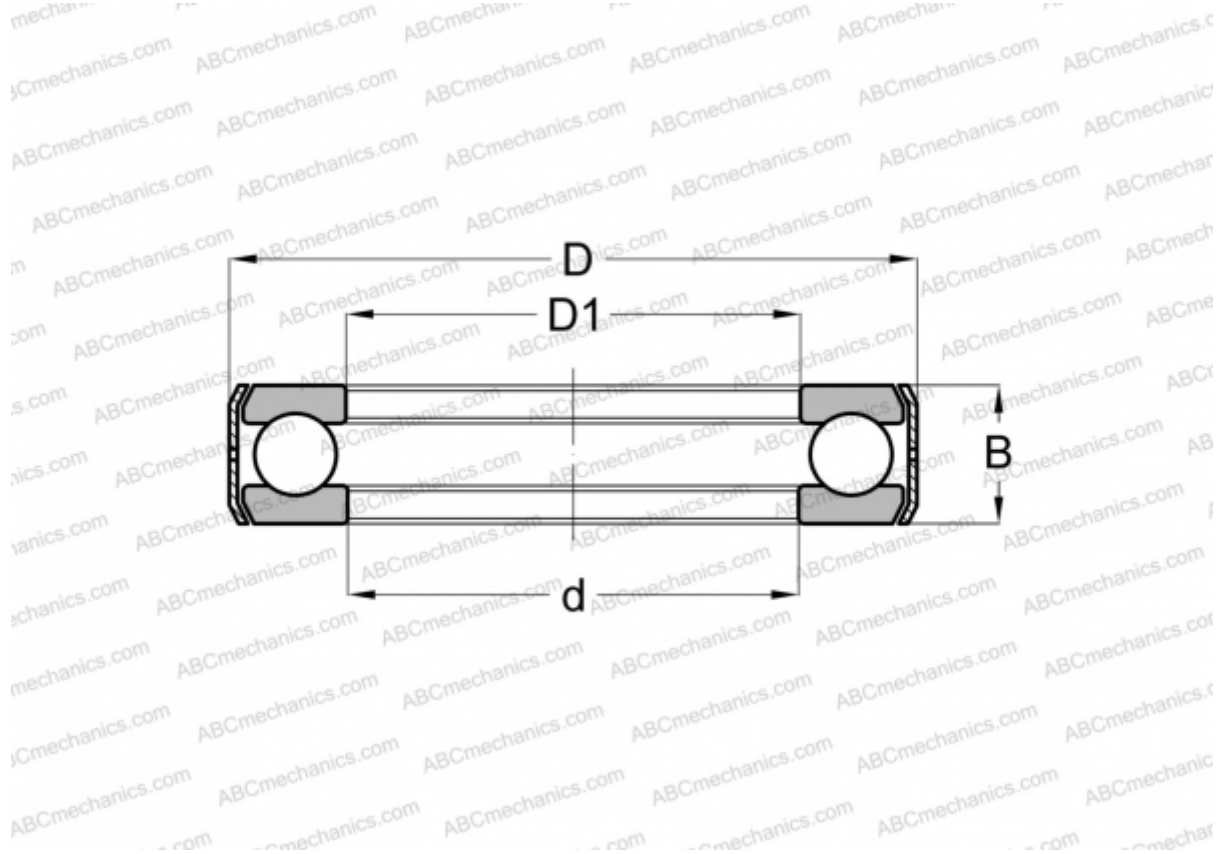

B8 INA

Thrust ball bearings

TYPE: Ball bearings, Thrust ball bearing, Single direction, With bracket, inch size

Technical specification

DIMENSIONS, MM

d	23,813
D	46,838
D1	24,613
B	19,050

WEIGHT, KG 0,151

MANUFACTURER [INA](#)