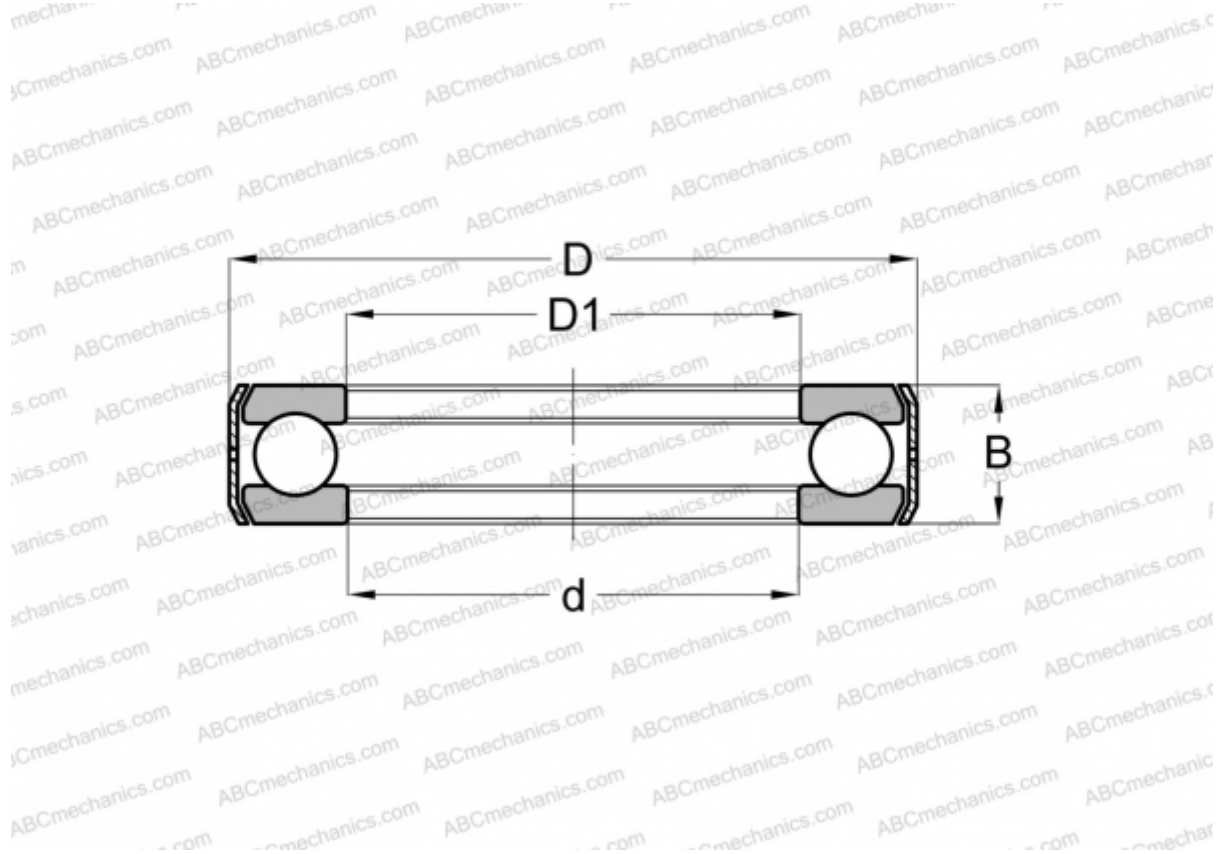

B26 INA

Thrust ball bearings

TYPE: Ball bearings, Thrust ball bearing, Single direction, With bracket, inch size

Technical specification

DIMENSIONS, MM

d	52,388
D	84,940
D1	53,188
B	22,220

WEIGHT, KG 0,447

MANUFACTURER [INA](#)