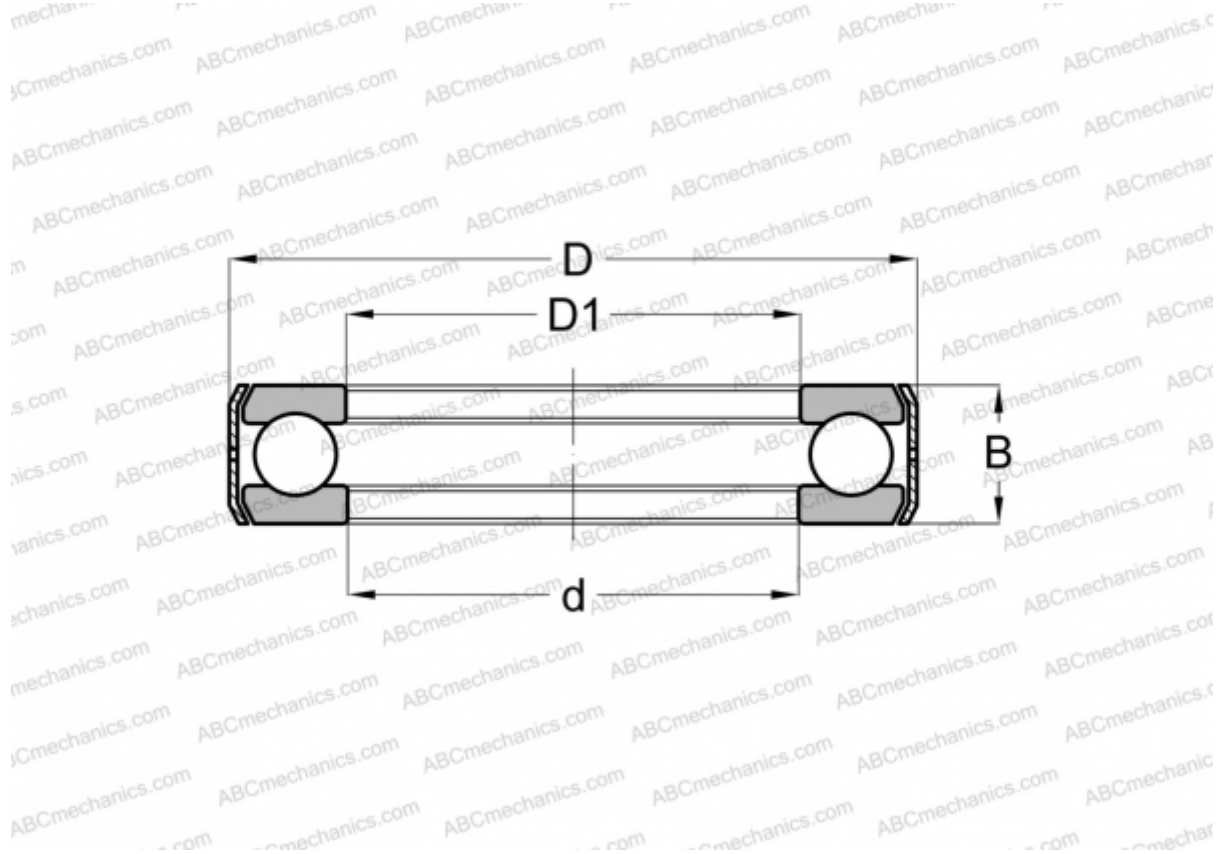

B29 INA

Thrust ball bearings

TYPE: Ball bearings, Thrust ball bearing, Single direction, With bracket, inch size

Technical specification

DIMENSIONS, MM

d	57,150
D	80,747
D1	57,937
B	22,220

WEIGHT, KG 0,560

MANUFACTURER [INA](#)