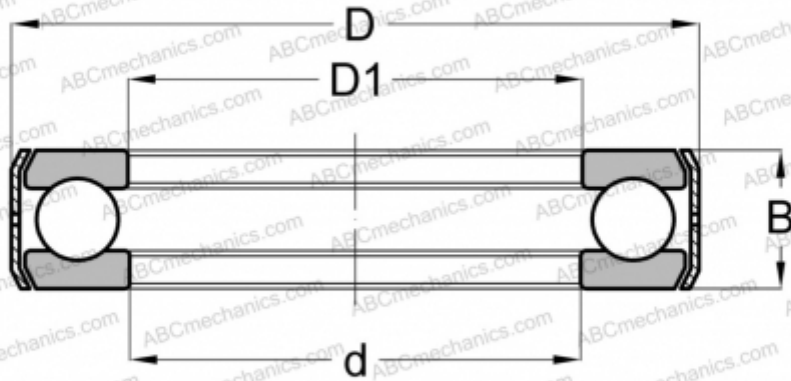

B37 INA

Thrust ball bearings

TYPE: Ball bearings, Thrust ball bearing, Single direction, With bracket, inch size

Technical specification

DIMENSIONS, MM

d	69,850
D	113,510
D1	70,637
B	28,580

WEIGHT, KG 1,027